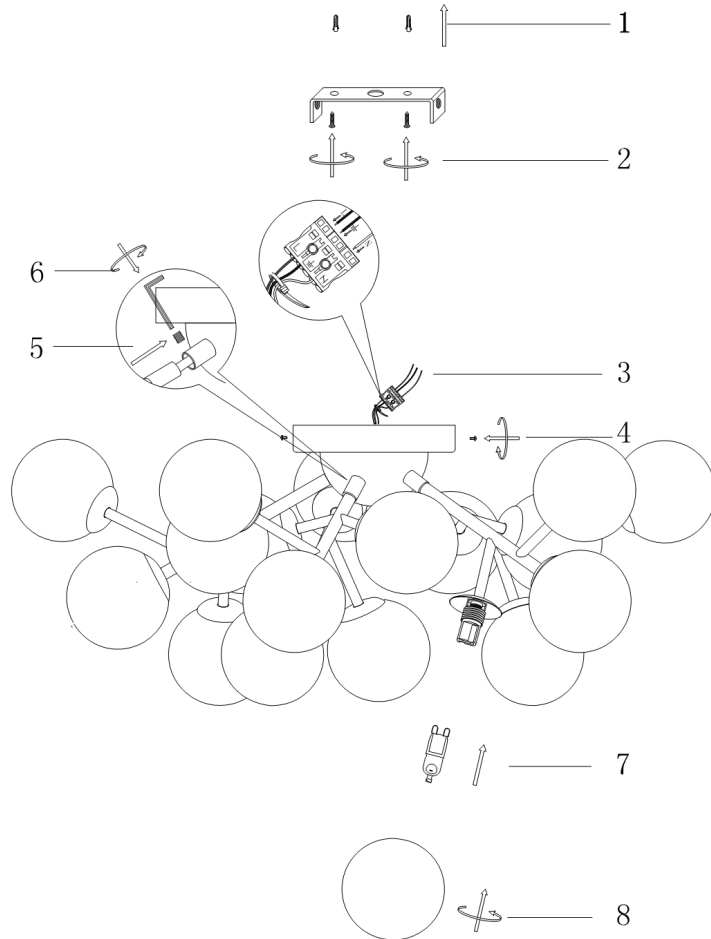

Instruction

Collection: MODERN
Series: DALLAS
Model: MOD545PL-20G
Ceiling

- Ceiling

20 x G9 (28W)

MAYTONI
DECORATIVE LIGHTING

www.maytoni.de