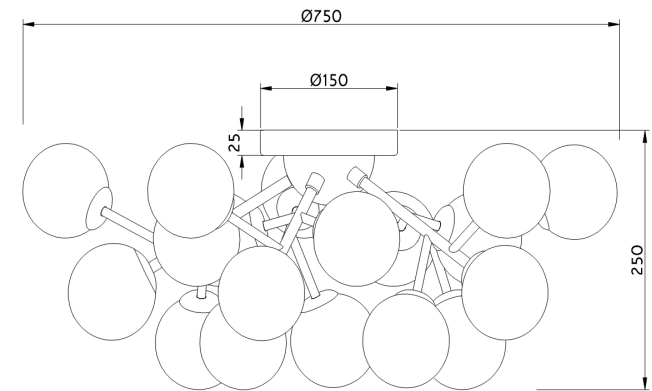

Instruction

Collection: MODERN
Series: DALLAS
Model: MOD545PL-20G
Ceiling

- Ceiling

20 x G9 (28W)

MAYTONI
DECORATIVE LIGHTING

www.maytoni.de