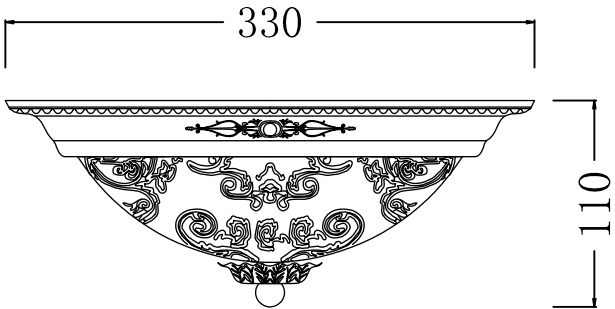

Instruction

Collection: Ceiling & Wall
Series: Diametrik
Model: C907-CL-02-R
Ceiling

2 x E14 (40w)

MAYTONI
DECORATIVE LIGHTING

www.maytoni.de