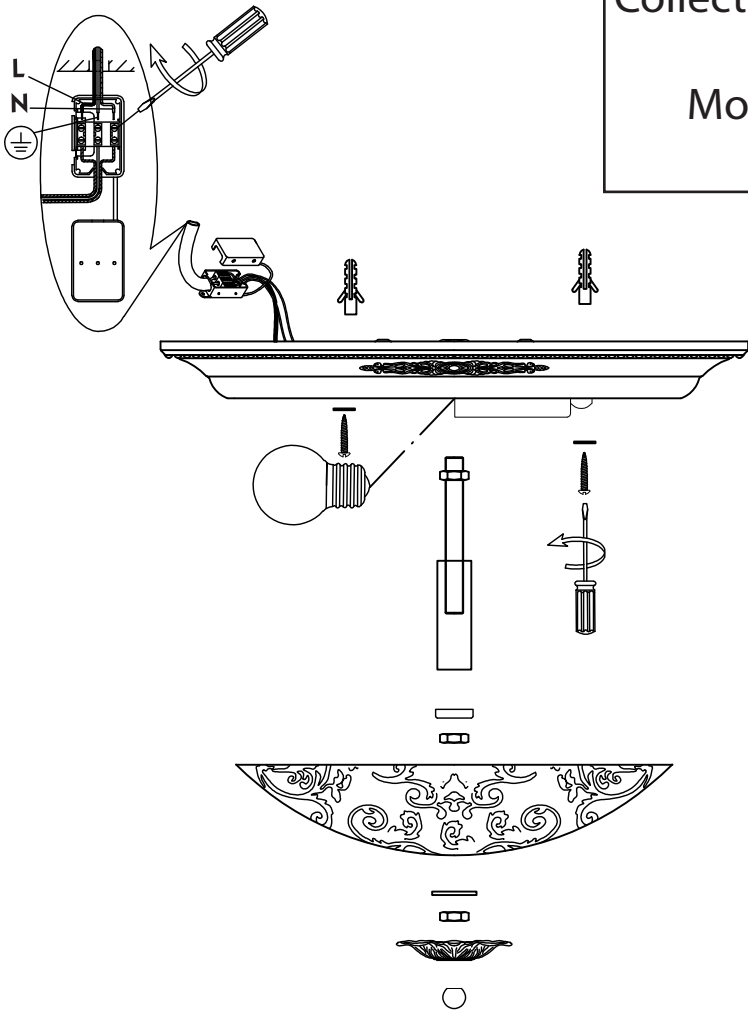

Instruction

Collection: Ceiling & Wall
Series: Diametrik
Model: C907-CL-02-R
Ceiling

2 x E14 (40w)

MAYTONI
DECORATIVE LIGHTING

www.maytoni.de