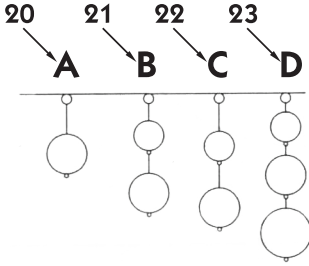

Instruction

Collection: Ceiling & Wall
 Series: Galaxy
 Model: MOD800-08-N
 Ceiling

A = 16
 B = 8
 C = 4
 D = 1

 8 x G9 (40w)

MAYTONI
 DECORATIVE LIGHTING
www.maytoni.de