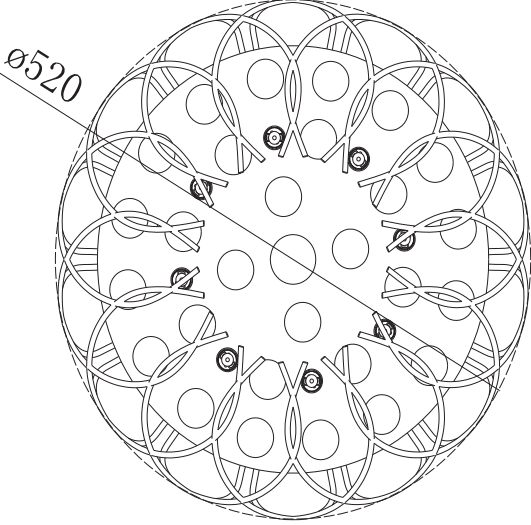

Instruction

Collection: Ceiling & Wall
 Series: Galaxy
 Model: MOD800-08-N
 Ceiling

A = 16
 B = 8
 C = 4
 D = 1

 8 x G9 (40w)

MAYTONI
 DECORATIVE LIGHTING
www.maytoni.de