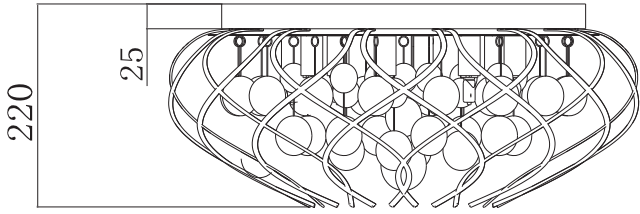

Instruction

Collection: Ceiling & Wall
 Series: Galaxy
 Model: MOD800-08-N
 Ceiling

A = 16
 B = 8
 C = 4
 D = 1

 8 x G9 (40w)

MAYTONI
 DECORATIVE LIGHTING
www.maytoni.de