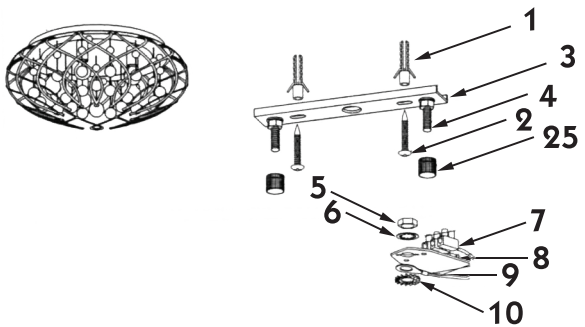

Instruction

Collection: Ceiling & Wall
 Series: Galaxy
 Model: MOD800-08-N
 Ceiling

A = 16
 B = 8
 C = 4
 D = 1

 8 x G9 (40w)

MAYTONI
 DECORATIVE LIGHTING
www.maytoni.de