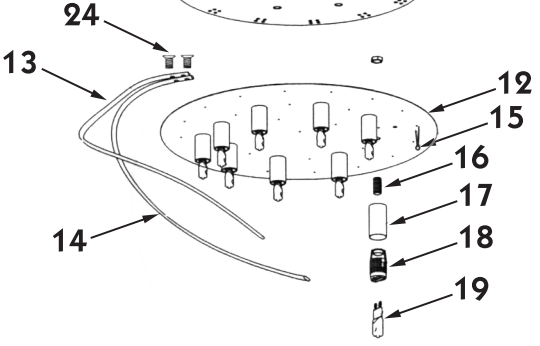

Instruction

Collection: Ceiling & Wall
 Series: Galaxy
 Model: MOD800-08-N
 Ceiling

A = 16
 B = 8
 C = 4
 D = 1

 8 x G9 (40w)

MAYTONI
 DECORATIVE LIGHTING
www.maytoni.de