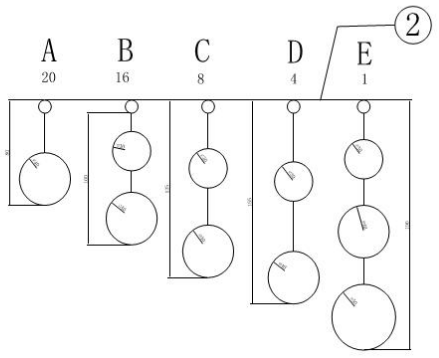

Instruction

Collection: Ceiling & Wall
 Series: GALAXY
 Model: MOD800-12-N
 Ceiling

- Ceiling

12 x G9 (40W)

MAYTONI
 DECORATIVE LIGHTING

www.maytoni.de