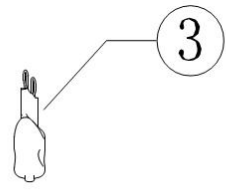

Instruction

Collection: Ceiling & Wall
 Series: GALAXY
 Model: MOD800-12-N
 Ceiling

- Ceiling

12 x G9 (40W)

MAYTONI
 DECORATIVE LIGHTING

www.maytoni.de