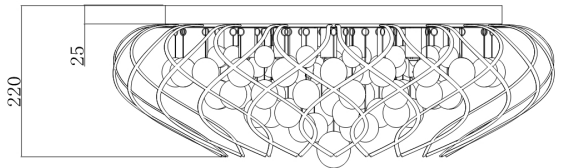

Instruction

Collection: Ceiling & Wall
 Series: GALAXY
 Model: MOD800-12-N
 Ceiling

- Ceiling

12 x G9 (40W)

MAYTONI
 DECORATIVE LIGHTING

www.maytoni.de