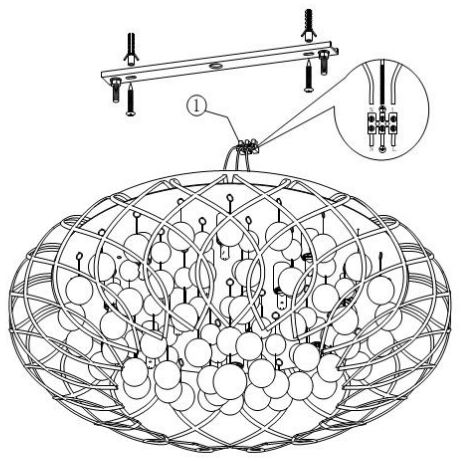

Instruction

Collection: Ceiling & Wall
 Series: GALAXY
 Model: MOD800-12-N
 Ceiling

- Ceiling

12 x G9 (40W)

MAYTONI
 DECORATIVE LIGHTING

www.maytoni.de