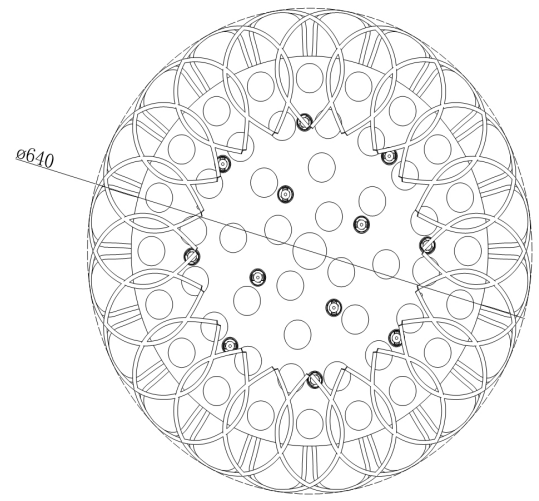

Instruction

Collection: Ceiling & Wall
 Series: GALAXY
 Model: MOD800-12-N
 Ceiling

- Ceiling

12 x G9 (40W)

MAYTONI
 DECORATIVE LIGHTING

www.maytoni.de