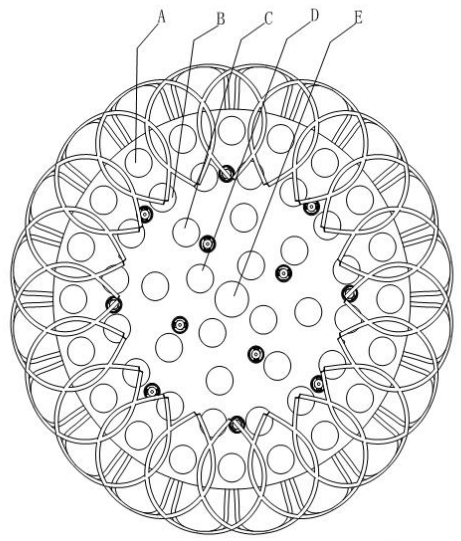

Instruction

Collection: Ceiling & Wall
 Series: GALAXY
 Model: MOD800-12-N
 Ceiling

- Ceiling

12 x G9 (40W)

MAYTONI
 DECORATIVE LIGHTING

www.maytoni.de