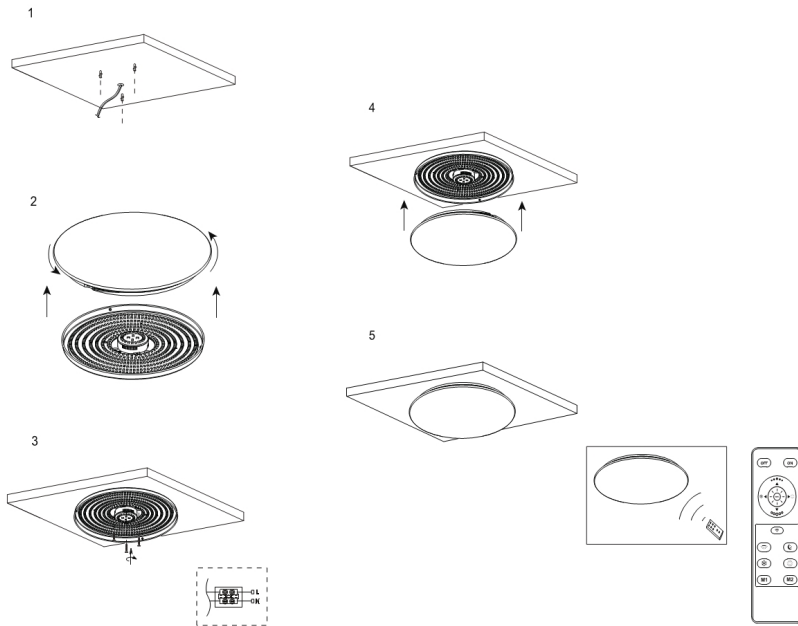

Instruction

Collection: CEILING & WALL

Series: GLORIA

Model: C6999-CL-30-W

Wall & ceiling

- Wall & ceiling

max 24W
2300 LM

MAYTONI
DECORATIVE LIGHTING