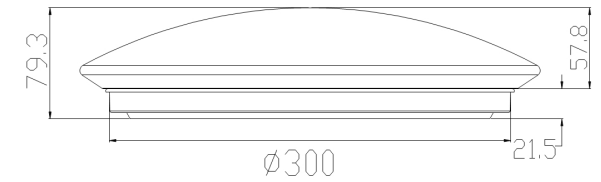

Instruction

Collection: CEILING & WALL

Series: GLORIA

Model: C6999-CL-30-W

Wall & ceiling

- Wall & ceiling

max 24W
2300 LM

MAYTONI
DECORATIVE LIGHTING