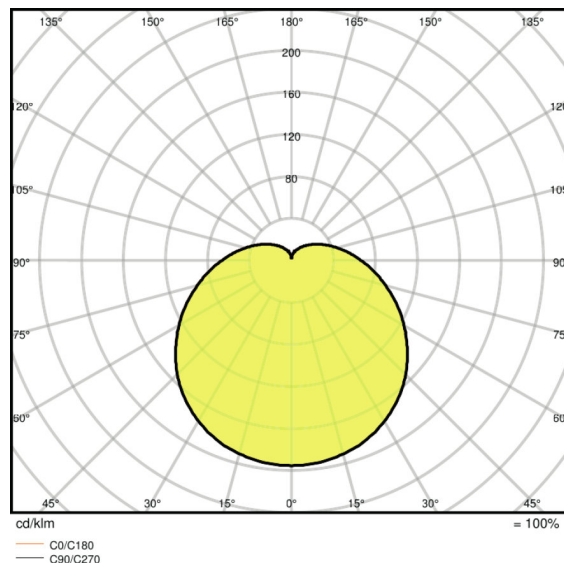

Light Distribution

LDC typ cone

LDC typ polar

LOGISTICAL DATA

Product code	Packaging unit (Pieces/Unit)	Dimensions (length x width x height)	Gross weight	Volume
4058075027091	Folding carton box 1	61 mm x 61 mm x 109 mm	51.00 g	0.41 dm³
4058075027107	Shipping carton box 10	325 mm x 136 mm x 126 mm	600.00 g	5.57 dm³

The mentioned product code describes the smallest quantity unit which can be ordered. One shipping unit can contain one or more single products. When placing an order, for the quantity please enter single or multiples of a shipping unit.

REFERENCES / LINKS

For further products and actual information concerning LED lamps see

- www.ledvance.com/ledlamps

For Guarantee see

- www.ledvance.com/guarantee

DISCLAIMER

Subject to change without notice. Errors and omission excepted. Always make sure to use the most recent release.