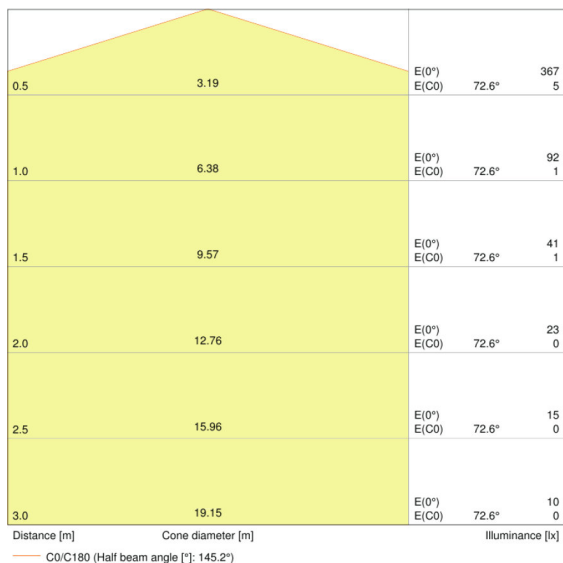

Nominal luminous flux	470 lm
Rated luminous flux	470 lm
Rated color temperature	2700 K
Lumen main.fact.at end of nom.life time	0.70
Light color (designation)	Warm White
Color temperature	2700 K
Luminous flux	470 lm
Color rendering index Ra	≥ 80
Standard deviation of color matching	≤ 6 sdc _m
Color rendering index Ra	≥ 80

Light technical data

Warm-up time (60 %)	< 0.50 s
Starting time	< 0.5 s

Dimensions & weight

Overall length	112.0 mm
Diameter	60.0 mm
Outer bulb	A60

Length	112.0 mm
---------------	----------

Temperatures & operating conditions

Capabilities

Dimmable	No
-----------------	----

Certificates & standards

Energy efficiency class	A+
Energy consumption	5 kWh/1000h

Country-specific categorizations

ILCOS	DRAA/F-5,5/827-220-240-E27-60
Order reference	LEDPCLA40 5W/82

Light Distribution

LDC typ cone

LDC typ polar

LOGISTICAL DATA

Product code	Packaging unit (Pieces/Unit)	Dimensions (length x width x height)	Gross weight	Volume
4058075027091	Folding carton box 1	61 mm x 61 mm x 109 mm	51.00 g	0.41 dm ³
4058075027107	Shipping carton box 10	325 mm x 136 mm x 126 mm	600.00 g	5.57 dm ³