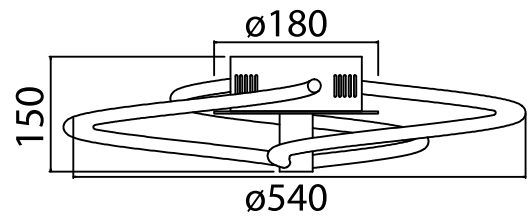

Instruction

Collection: Modern
Series: Klee
Model: MOD447-33-N
Ceiling

LED x 1
max 30w
1500 lumen

MAYTONI
DECORATIVE LIGHTING
www.maytoni.de