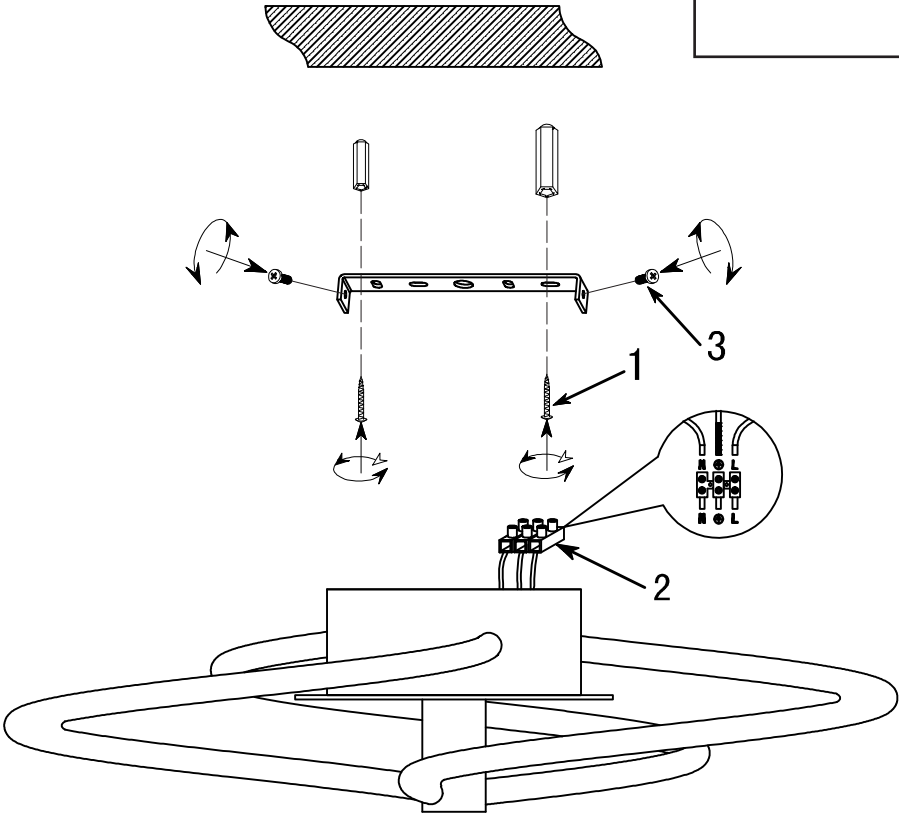

Instruction

Collection: Modern
Series: Klee
Model: MOD447-33-N
Ceiling

LED x 1
max 30w
1500 lumen

MAYTONI
DECORATIVE LIGHTING
www.maytoni.de