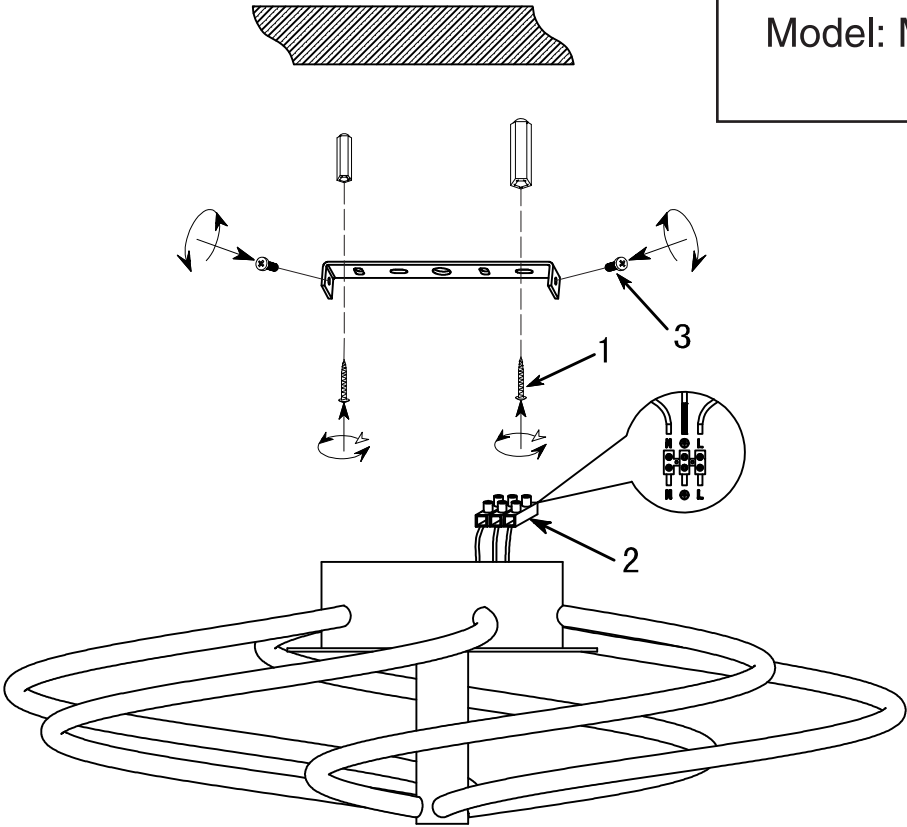

# Instruction

Collection: Modern  
Series: Klee  
Model: MOD447-55-N  
Ceiling

LED x 1

max 43w  
2150 lumen

**MAYTONI**  
DECORATIVE LIGHTING

[www.maytoni.de](http://www.maytoni.de)