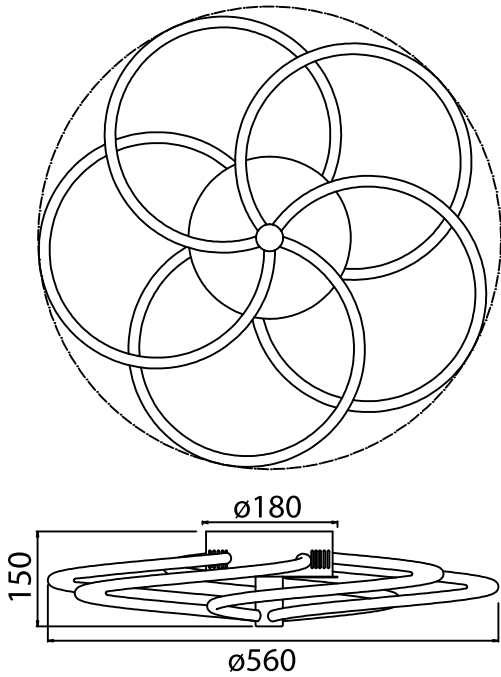

# Instruction

Collection: Modern  
Series: Klee  
Model: MOD447-55-N  
Ceiling

LED x 1

max 43w  
2150 lumen

**MAYTONI**  
DECORATIVE LIGHTING

[www.maytoni.de](http://www.maytoni.de)