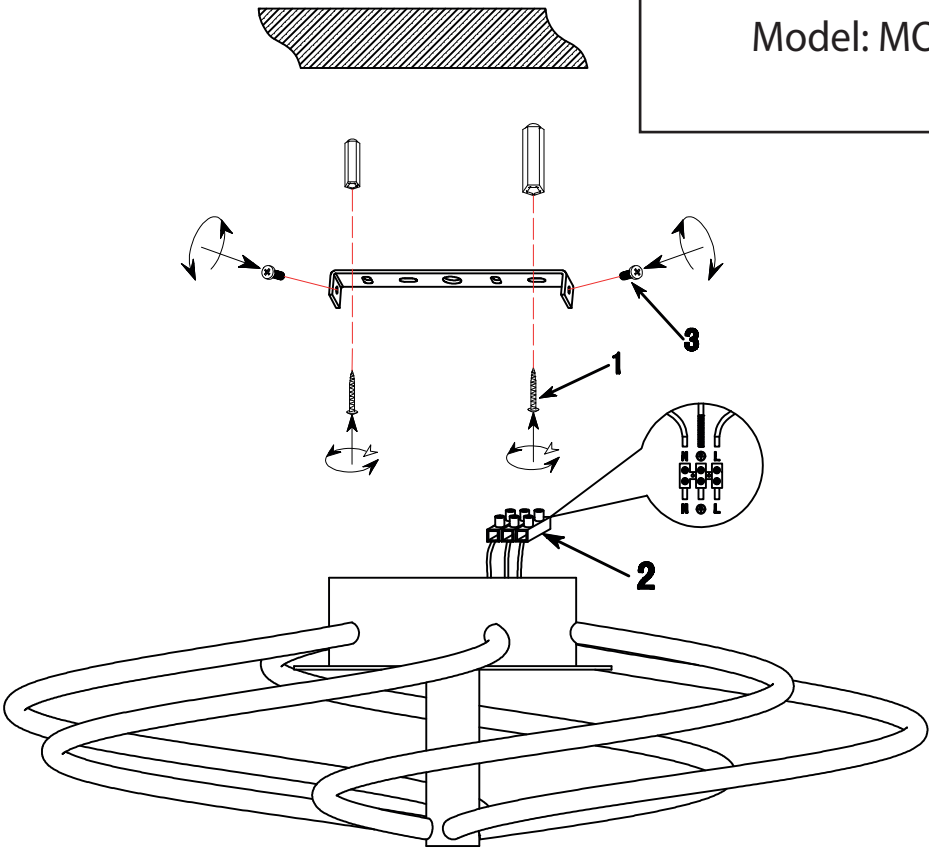

# Instruction

Collection: Modern  
Series: Klee  
Model: MOD447-CL-5-43-W  
Ceiling

LED x 1

max 43w  
2150 lumen

**MAYTONI**  
DECORATIVE LIGHTING

[www.maytoni.de](http://www.maytoni.de)