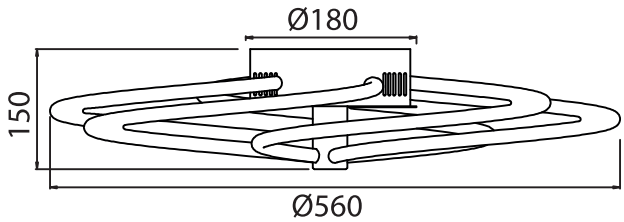

# Instruction

Collection: Modern  
Series: Klee  
Model: MOD447-CL-5-43-W  
Ceiling

LED x 1

max 43w  
2150 lumen

**MAYTONI**  
DECORATIVE LIGHTING

[www.maytoni.de](http://www.maytoni.de)