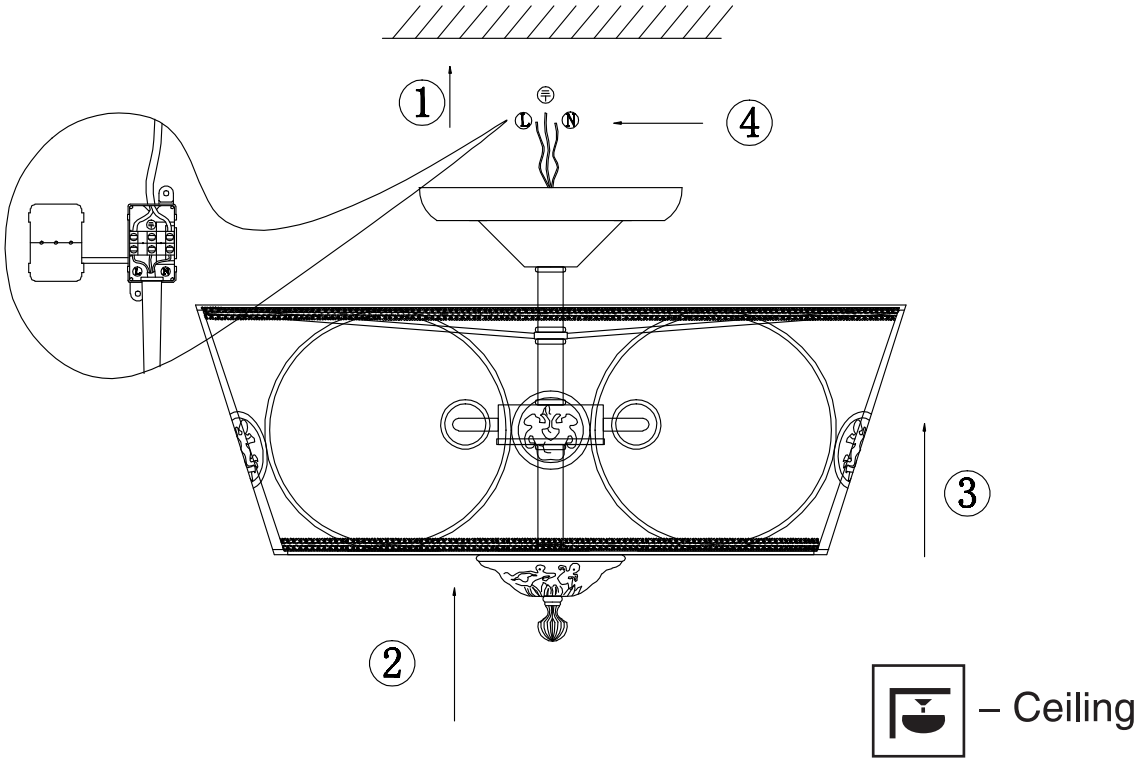

# Instruction

Collection: Elegant  
Series: Letizia  
Model: ARM365-04-R  
Ceiling

  
4 x E27 (40w)

**MAYTONI**  
DECORATIVE LIGHTING

[www.maytoni.de](http://www.maytoni.de)