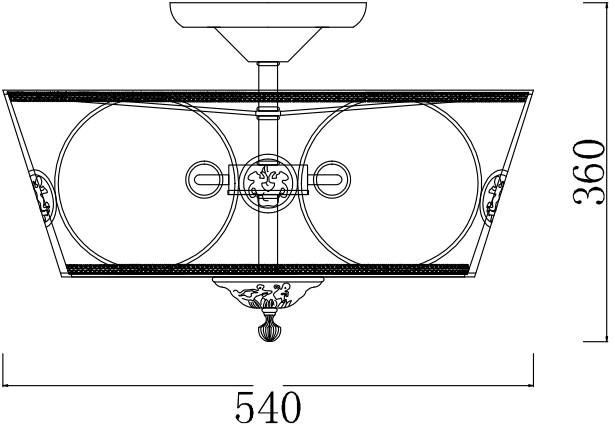

# Instruction

Collection: Elegant  
Series: Letizia  
Model: ARM365-04-R  
Ceiling

  
4 x E27 (40w)

**MAYTONI**  
DECORATIVE LIGHTING

[www.maytoni.de](http://www.maytoni.de)