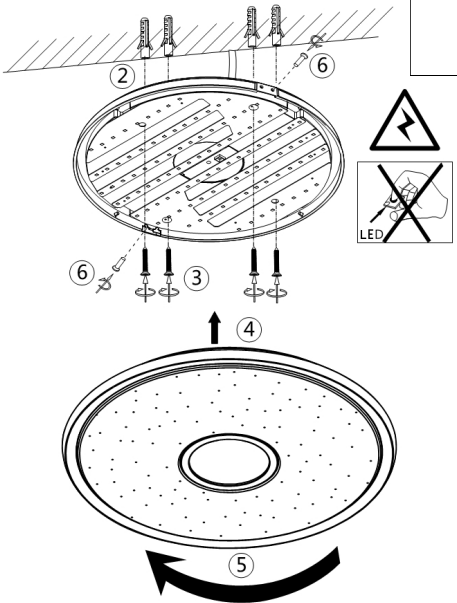

Instruction

C615CL-L40CH/C615CL-L60CH-IM

Collection: CEILING & WALL
 Series: LULEA
 Model: C615CL-L60CH
 Ceiling

 - Ceiling

max 60W
 5111 LM

MAYTONI
 DECORATIVE LIGHTING

www.maytoni.de