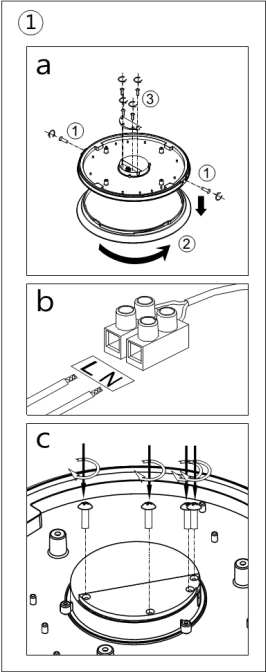

Instruction

C615CL-L40CH/C615CL-L60CH-IM

Collection: CEILING & WALL
 Series: LULEA
 Model: C615CL-L60CH
 Ceiling

 - Ceiling

max 60W
 5111 LM

MAYTONI
 DECORATIVE LIGHTING

www.maytoni.de