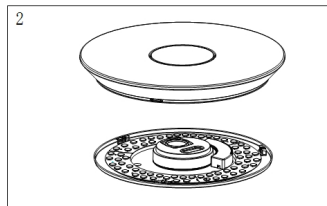

Instruction

Collection: CEILING & WALL
Series: MUSIC 60
Model: MOD358-CL-01-60W-W
Ceiling

- Ceiling

max 60W
3000 LM

MAYTONI
DECORATIVE LIGHTING

www.maytoni.de