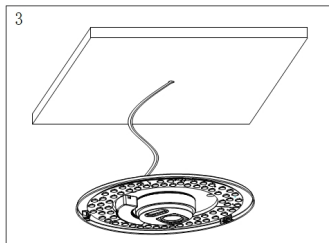

Instruction

Collection: CEILING & WALL
Series: MUSIC 60
Model: MOD358-CL-01-60W-W
Ceiling

- Ceiling

max 60W
3000 LM

MAYTONI
DECORATIVE LIGHTING

www.maytoni.de