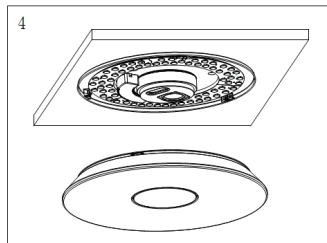

Instruction

Collection: CEILING & WALL
Series: MUSIC 60
Model: MOD358-CL-01-60W-W
Ceiling

- Ceiling

max 60W
3000 LM

MAYTONI
DECORATIVE LIGHTING

www.maytoni.de