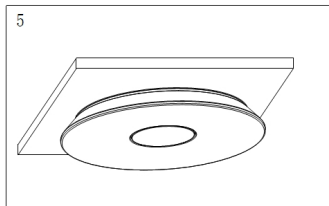

Instruction

Collection: CEILING & WALL
Series: MUSIC 60
Model: MOD358-CL-01-60W-W
Ceiling

- Ceiling

max 60W
3000 LM

MAYTONI
DECORATIVE LIGHTING

www.maytoni.de