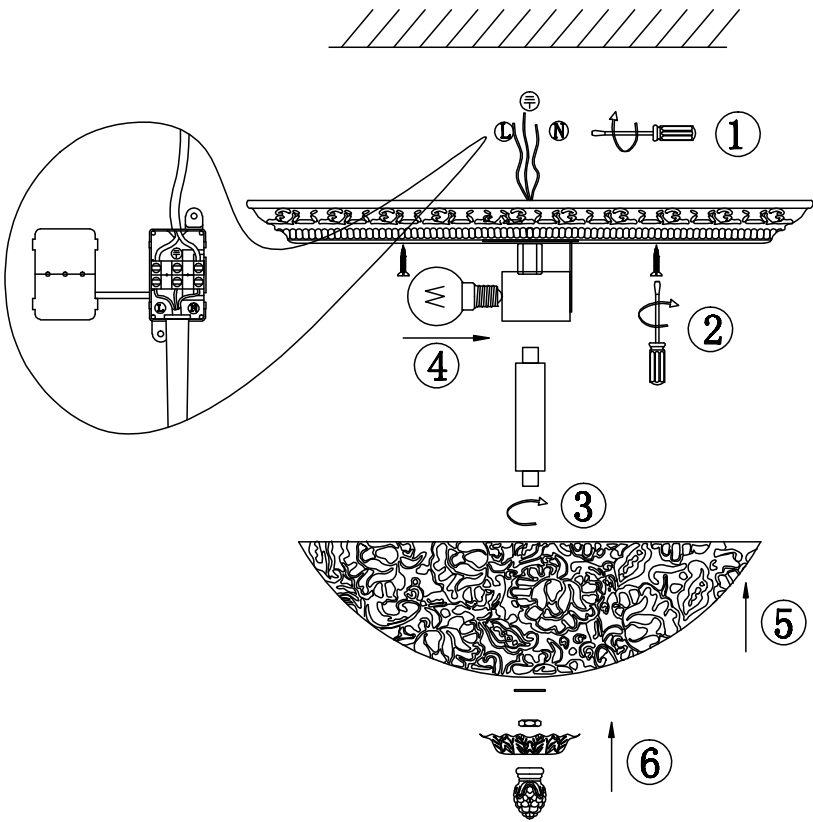

# Instruction

Collection: Wall & Ceiling  
Series: Pascal  
Model: C908-CL-04-W  
Ceiling lamp

4 x E27 (40w)

**MAYTONI**  
DECORATIVE LIGHTING

[www.maytoni.de](http://www.maytoni.de)