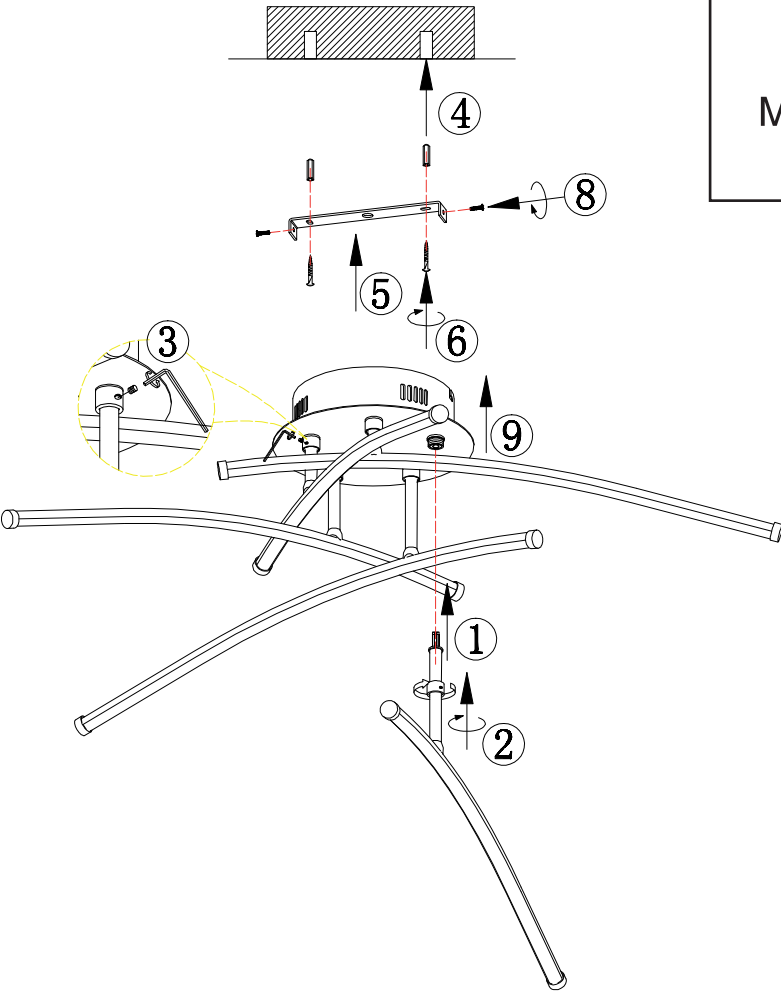

Instruction

Collection: Modern
Series: Pluto
Model: MOD212-05-N
Ceiling

LED max 36W
1500 LM

MAYTONI
DECORATIVE LIGHTING

www.maytoni.de