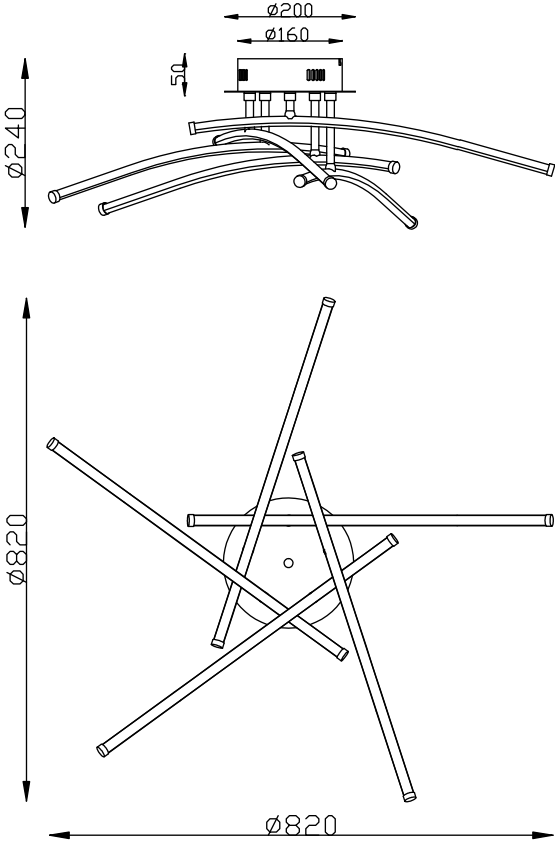

Instruction

Collection: Modern
Series: Pluto
Model: MOD212-05-N
Ceiling

LED max 36W
1500 LM

MAYTONI
DECORATIVE LIGHTING

www.maytoni.de