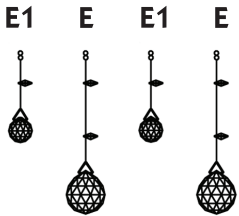

Instruction

Collection: Modern
 Series: Swirl
 Model: MOD217-50-N
 Suspended

 12 x G9 (40w)

MAYTONI
 DECORATIVE LIGHTING

www.maytoni.de