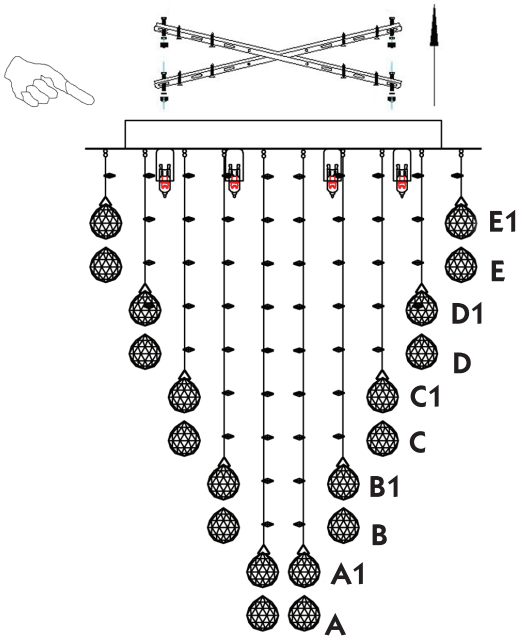

Instruction

Collection: Modern
 Series: Swirl
 Model: MOD217-50-N
 Suspended

 12 x G9 (40w)

MAYTONI
 DECORATIVE LIGHTING

www.maytoni.de