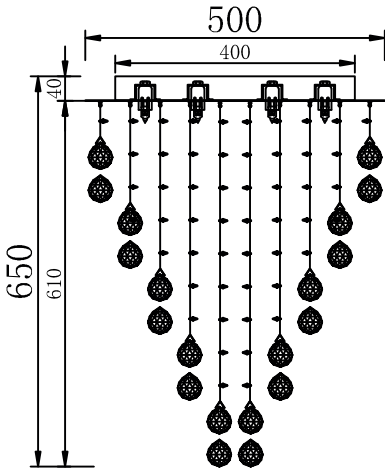

Instruction

Collection: Modern
 Series: Swirl
 Model: MOD217-50-N
 Suspended

 12 x G9 (40w)

MAYTONI
 DECORATIVE LIGHTING

www.maytoni.de