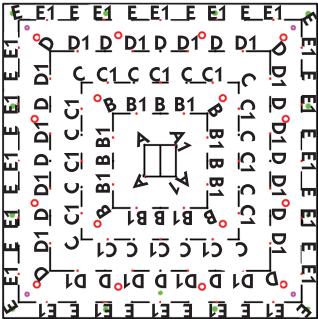

Instruction

Collection: Modern
 Series: Swirl
 Model: MOD217-50-N
 Suspended

 12 x G9 (40w)

MAYTONI
 DECORATIVE LIGHTING

www.maytoni.de