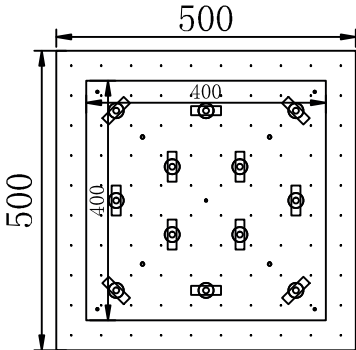

Instruction

Collection: Modern
 Series: Swirl
 Model: MOD217-50-N
 Suspended

 12 x G9 (40w)

MAYTONI
 DECORATIVE LIGHTING

www.maytoni.de