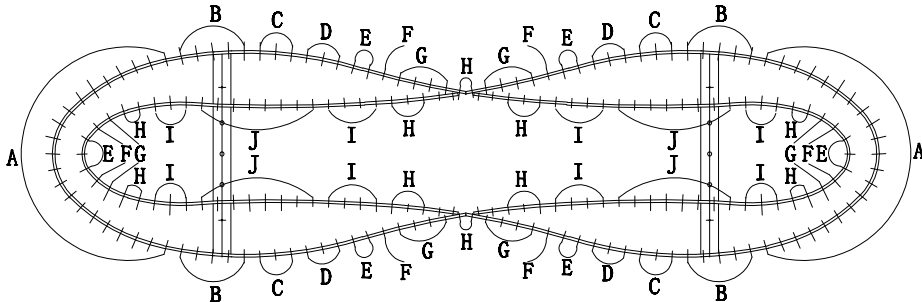

# Instruction

Collection: Diamant crystal  
 Series: Toils  
 Model: DIA601-07-G  
 Ceiling

- A=42
- B=148
- C=12
- D=12
- E=14
- F=8
- G=20
- H=24
- I=28
- J=32

7 x E14 (60w)

**MAYTONI**  
 DECORATIVE LIGHTING