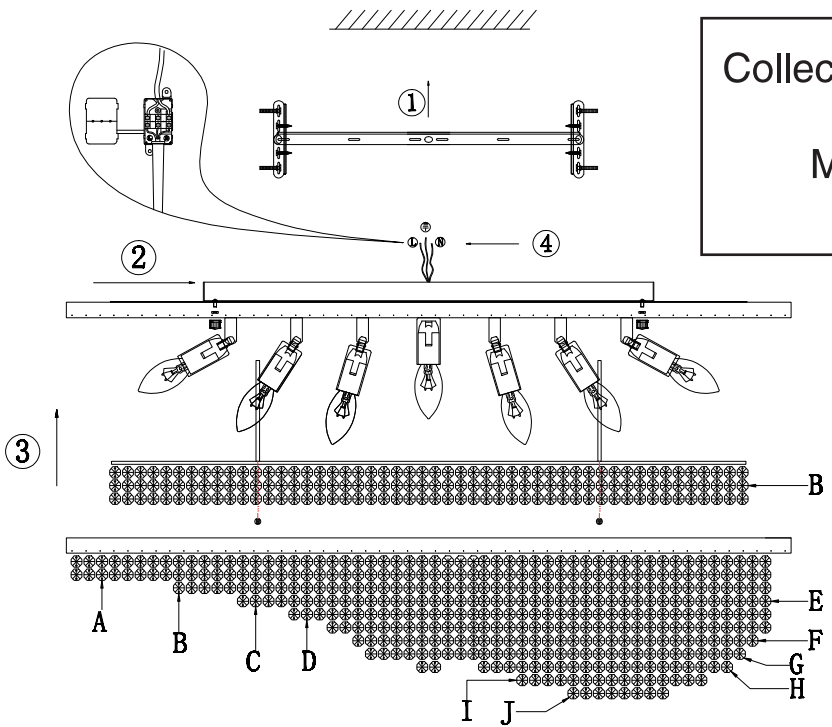

# Instruction

Collection: Diamant crystal  
 Series: Toils  
 Model: DIA601-07-G  
 Ceiling

- A=42
- B=148
- C=12
- D=12
- E=14
- F=8
- G=20
- H=24
- I=28
- J=32

7 x E14 (60w)

**MAYTONI**  
 DECORATIVE LIGHTING