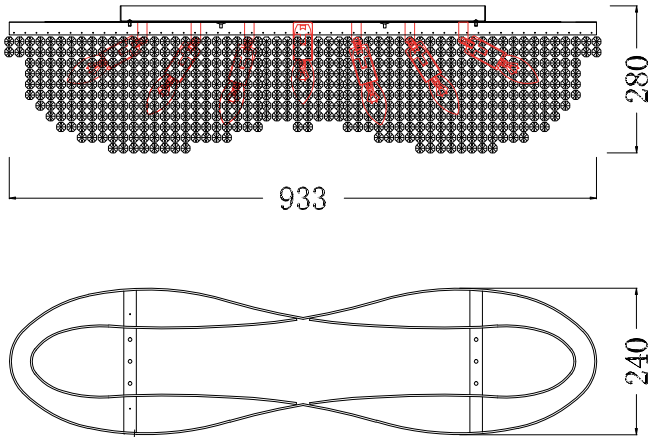

# Instruction

Collection: Diamant crystal  
 Series: Toils  
 Model: DIA601-07-G  
 Ceiling

- A=42
- B=148
- C=12
- D=12
- E=14
- F=8
- G=20
- H=24
- I=28
- J=32

7 x E14 (60w)

**MAYTONI**  
 DECORATIVE LIGHTING