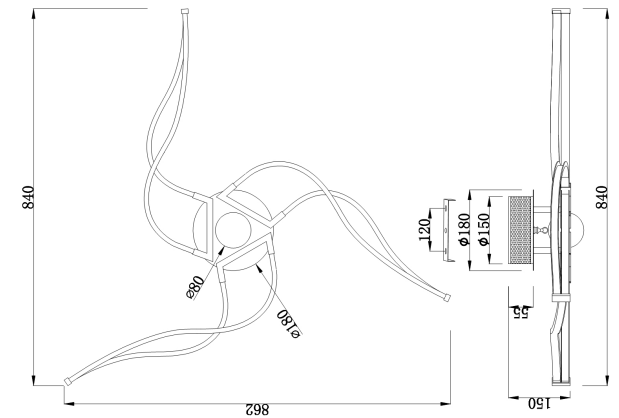

# Instruction

Collection: MODERN  
Series: WAVE  
Model: MOD550-03-N  
Wall & ceiling

- Wall & ceiling

max 39,6W  
3168 LM

**MAYTONI**  
DECORATIVE LIGHTING

[www.maytoni.de](http://www.maytoni.de)