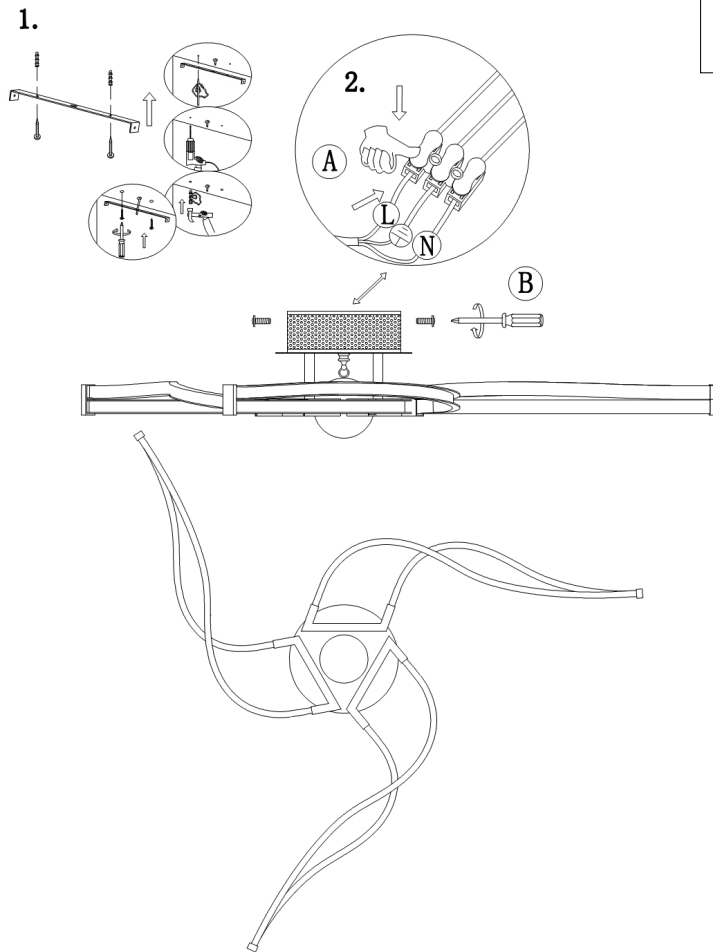

# Instruction

Collection: MODERN  
Series: WAVE  
Model: MOD550-03-N  
Wall & ceiling

- Wall & ceiling

max 39,6W  
3168 LM

**MAYTONI**  
DECORATIVE LIGHTING

[www.maytoni.de](http://www.maytoni.de)