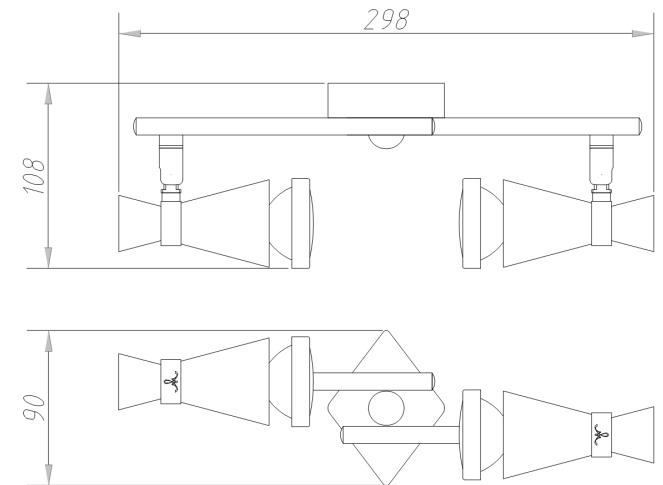

# Instruction

Collection: SPOT  
Series: CHANCE - WHITE  
Model: SP007-CW-02-W  
Wall & ceiling

- Wall & ceiling

2 x GU10(50W)

**MAYTONI**  
DECORATIVE LIGHTING

[www.maytoni.de](http://www.maytoni.de)