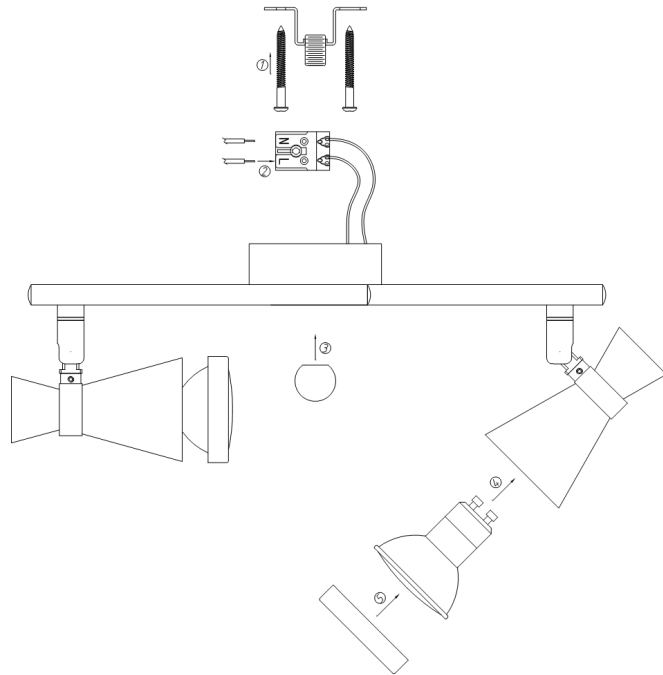

# Instruction

Collection: SPOT  
Series: CHANCE - WHITE  
Model: SP007-CW-02-W  
Wall & ceiling

- Wall & ceiling

2 x GU10(50W)

**MAYTONI**  
DECORATIVE LIGHTING

[www.maytoni.de](http://www.maytoni.de)