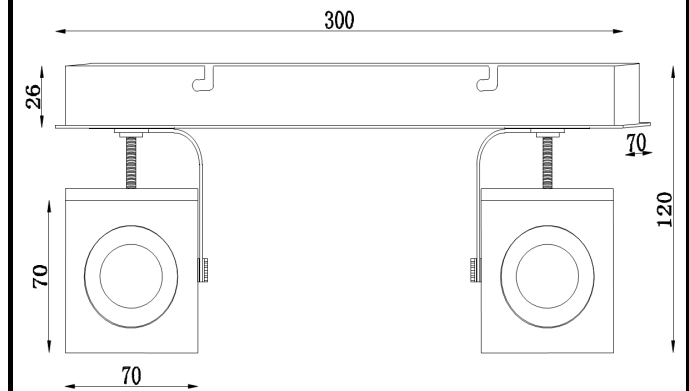

Instruction

Collection: SPOT
Series: MAGNETAR 2
Model: SP162-CW-02-W
Wall & ceiling

- Wall & ceiling

max 5W
400 LM

MAYTONI
DECORATIVE LIGHTING

www.maytoni.de