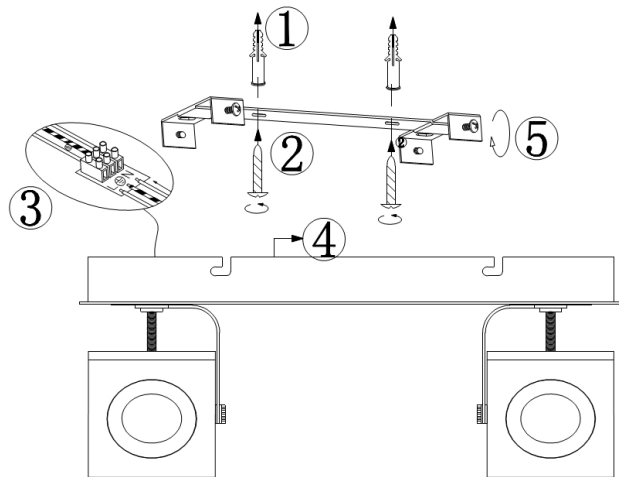

Instruction

Collection: SPOT
Series: MAGNETAR 2
Model: SP162-CW-02-W
Wall & ceiling

- Wall & ceiling

max 5W
400 LM

MAYTONI
DECORATIVE LIGHTING

www.maytoni.de