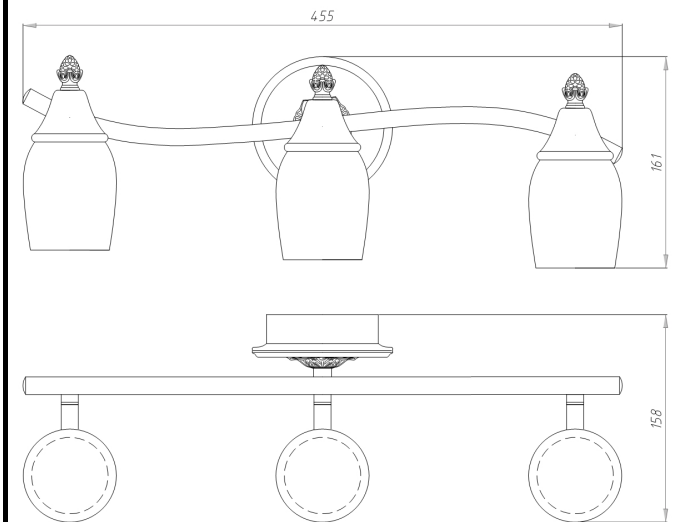

Instruction

Collection: SPOT
Series: MARGARET
Model: SP563-CW-03-R
Wall & ceiling

- Wall & ceiling

3 x E14 (40W)

MAYTONI
DECORATIVE LIGHTING

www.maytoni.de