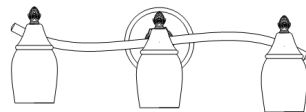

Instruction

Collection: SPOT
Series: MARGARET
Model: SP563-CW-03-R
Wall & ceiling

- Wall & ceiling

3 x E14 (40W)

MAYTONI
DECORATIVE LIGHTING

www.maytoni.de