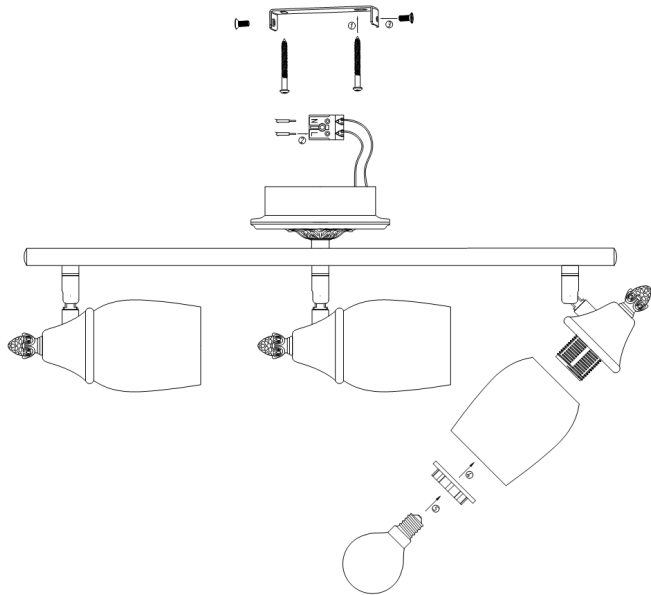

Instruction

Collection: SPOT
Series: MARGARET
Model: SP563-CW-03-R
Wall & ceiling

- Wall & ceiling

3 x E14 (40W)

MAYTONI
DECORATIVE LIGHTING

www.maytoni.de