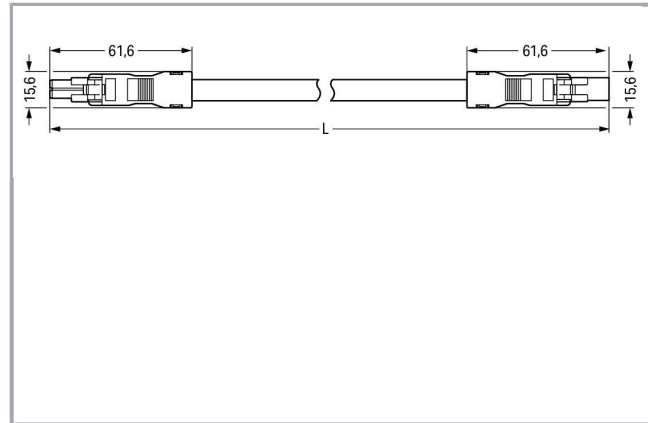

Fișă tehnică | Număr articol: 891-8992/005-803

pre-assembled interconnecting cable; Eca; Socket/plug; 2-pole; Cod. B;
Control cable 2 x 1.0 mm²; 8 m; 1,00 mm²; gray

www.wago.com/891-8992/005-803

Descriere articol

- Protected against mismatching and maintenance-free
- Compact design with 4.4 mm pole spacing
- Components can be clearly printed on and color-coded to meet custom requirements

Note:

Cables with a different fire class can be found in the eShop.

Approvals per UL 1977

Rated voltage UL 1977	600 V
Rated current UL 1977	14 A

Connection data

Pole No.	2
Total number of potentials	2
Conductor preparation	tip-bonded
Sheathed cable diameter	5,9 ... 7,5 mm
Wire cross-section	1 mm ²
Connection type	Socket - Plug

Geometrical Data

Pin spacing	4,4 mm / 0.173 inch
Total length	8 m

Mechanical data

Coding	B
Mating force of a plug-in connection	approx. 20 ... 70 N (depending on pole number)
Retention force of a plug-in connection	when locked: > 80N
Unmating force of a plug-in connection	when unlocked: approx. 20 ... 70 N (depending on pole number)
Number of mating cycles	200, without resistive load 100, with resistive load $I_N = 16$ A, tested (1.5 mm ² /16 AWG)
Connection type	Socket - Plug
Type of pre-assembled cable	Interconnecting cable
Cable type	Control line 2 x 1