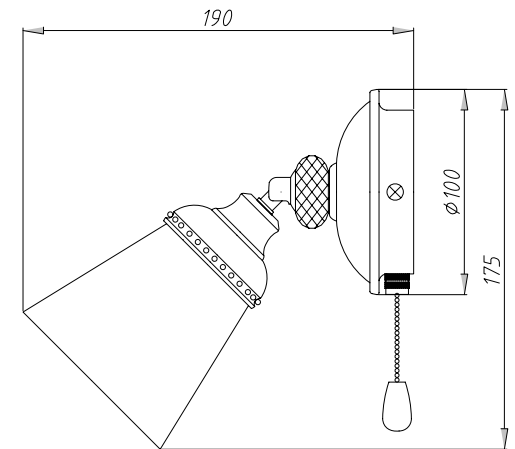

# Instruction

SP564-CW-01-W

1 x E14 (40W)

Model: SP564-CW-01-W  
Collection: Spot  
Series: Mia

Wall Lamps