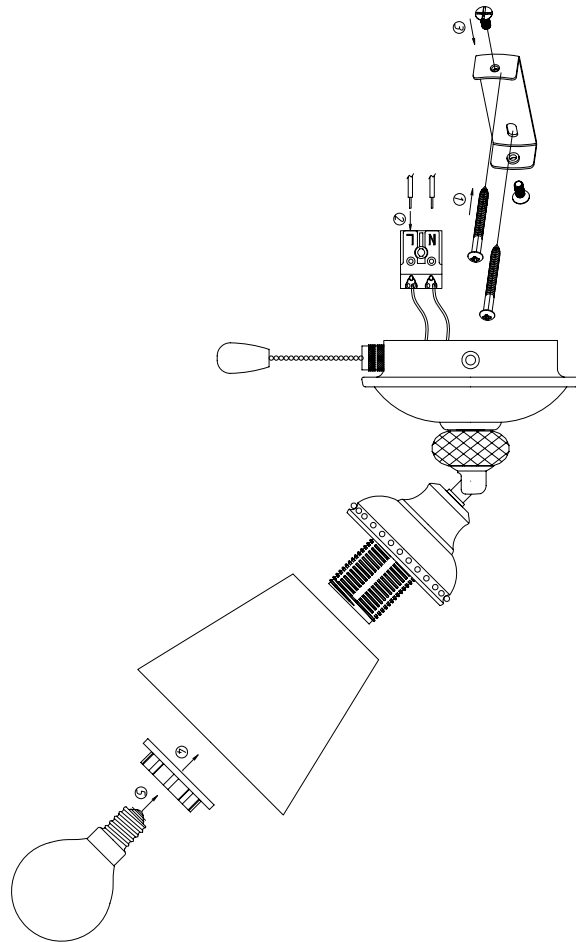

# Instruction

SP564-CW-01-W

1 x E14 (40W)

Model: SP564-CW-01-W  
Collection: Spot  
Series: Mia

Wall Lamps