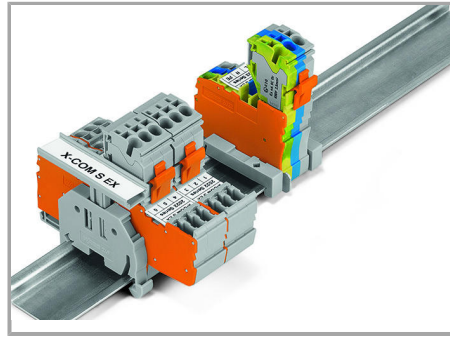

1-conductor female plug

Double-deck carrier terminal blocks can be commoned via 2002 Series Push-In Type Jumper Bars and tested via 859-500 Test Pin.

Marking

Supus modificărilor.

Clear marking via large marking area