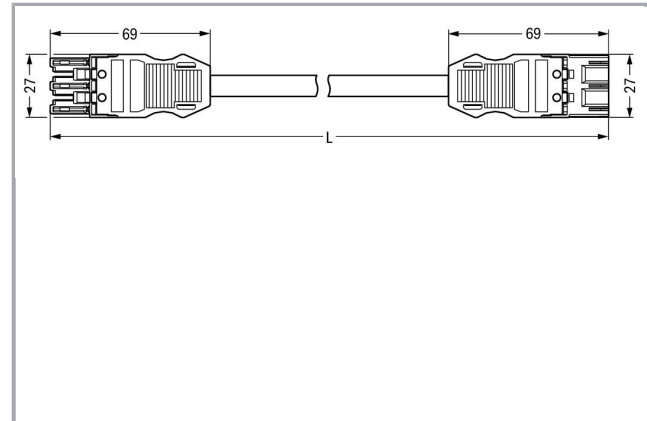

## Fișă tehnică | Număr articol: 771-9993/006-803

pre-assembled interconnecting cable; Eca; Socket/plug; 3-pole; Cod. B; 8 m;  
1,50 mm<sup>2</sup>; gray

[www.wago.com/771-9993/006-803](http://www.wago.com/771-9993/006-803)