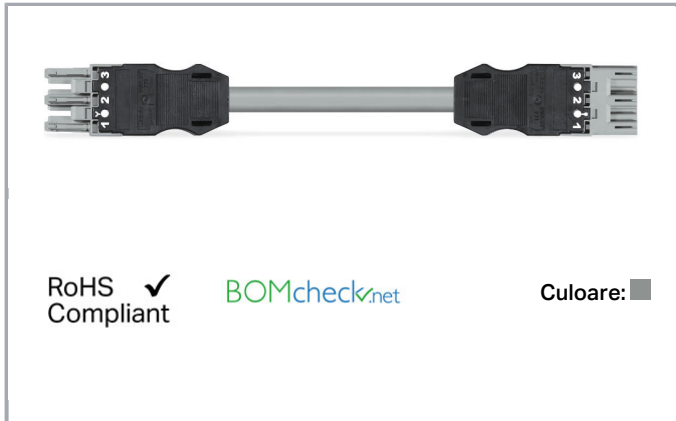

## Fișă tehnică | Număr articol: 771-9993/006-803

pre-assembled interconnecting cable; Eca; Socket/plug; 3-pole; Cod. B; 8 m;  
1,50 mm<sup>2</sup>; gray

[www.wago.com/771-9993/006-803](http://www.wago.com/771-9993/006-803)