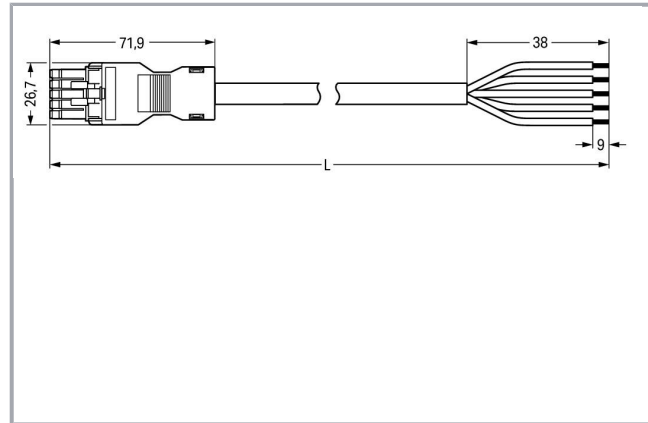

Fișă tehnică | Număr articol: 891-8995/106-403

pre-assembled connecting cable; Eca; Socket/open-ended; 5-pole; Cod. B;
4m; 1,50 mm²; gray

www.wago.com/891-8995/106-403

Descriere articol

- Protected against mismatching and maintenance-free
- Compact design with 4.4 mm pole spacing
- Components can be clearly printed on and color-coded to meet custom requirements

Approvals per UL 1977

Rated voltage UL 1977	600 V
Rated current UL 1977	12 A

Connection data

Pole No.	5
Total number of potentials	5
Conductor preparation	tip-bonded
Sheathed cable diameter	9,3 ... 11,6 mm
Wire cross-section	1,5 mm ²
Strip length (outer insulation)	38 mm
Connection type	- Free end

Geometrical Data

Pin spacing	4,4 mm / 0.173 inch
Total length	4 m

Mechanical data

Coding	B
Mating force of a plug-in connection	approx. 20 ... 70 N (depending on pole number)
Retention force of a plug-in connection	when locked: > 80N
Unmating force of a plug-in connection	when unlocked: approx. 20 ... 70 N (depending on pole number)
Number of mating cycles	200, without resistive load 100, with resistive load $I_N = 16$ A, tested (1.5 mm ² /16 AWG)
Connection type	- Free end