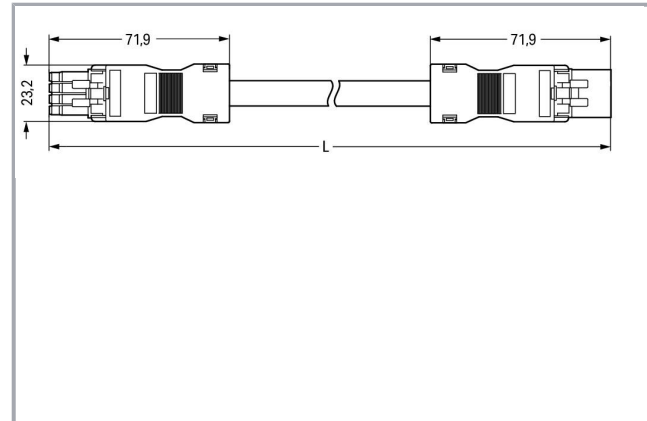

Fișă tehnică | Număr articol: 891-8994/005-203

pre-assembled interconnecting cable; Eca; Socket/plug; 4-pole; Cod. B;
Control cable 4 x 1.0 mm²; 2 m; 1,00 mm²; gray

www.wago.com/891-8994/005-203

Descriere articol

- Protected against mismatching and maintenance-free
- Compact design with 4.4 mm pole spacing
- Components can be clearly printed on and color-coded to meet custom requirements

Note:

Cables with a different fire class can be found in the eShop.

Approvals per UL 1977

Rated voltage UL 1977	600 V
Rated current UL 1977	12 A

Connection data

Pole No.	4
Total number of potentials	4
Conductor preparation	tip-bonded
Sheathed cable diameter	7,1 ... 9 mm
Wire cross-section	1 mm ²
Connection type	Socket - Plug

Geometrical Data

Pin spacing	4,4 mm / 0.173 inch
Total length	2 m

Mechanical data

Coding	B
Mating force of a plug-in connection	approx. 20 ... 70 N (depending on pole number)
Retention force of a plug-in connection	when locked: > 80N
Unmating force of a plug-in connection	when unlocked: approx. 20 ... 70 N (depending on pole number)
Number of mating cycles	200, without resistive load 100, with resistive load $I_N = 16$ A, tested (1.5 mm ² /16 AWG)
Connection type	Socket - Plug
Type of pre-assembled cable	Interconnecting cable
Cable type	Control line 4 x 1