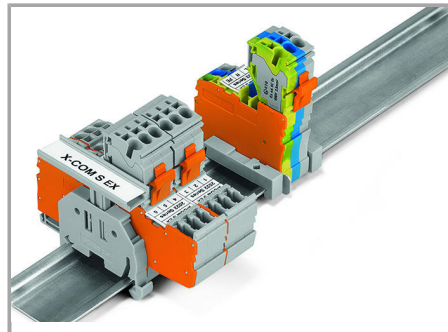

Supus modificărilor.

1-conductor female plug

Double-deck carrier terminal blocks can be commoned via 2000 Series Push-In Type Jumper Bars and tested via 859-500 Test Pin.

Marking

Clear marking via large marking area