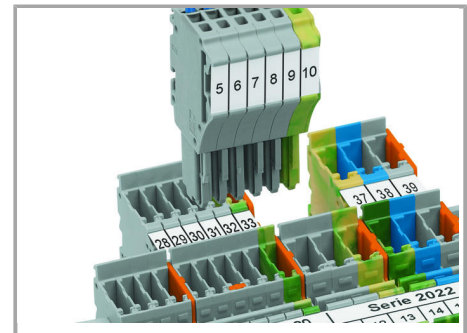

Installation Notes

Coding

Insert coding pin into the corresponding slot and twist it off.

Coding a female plug: remove coding finger using a suitable tool.

Insert coded female connector into X-COM®S-SYSTEM terminal block assembly.