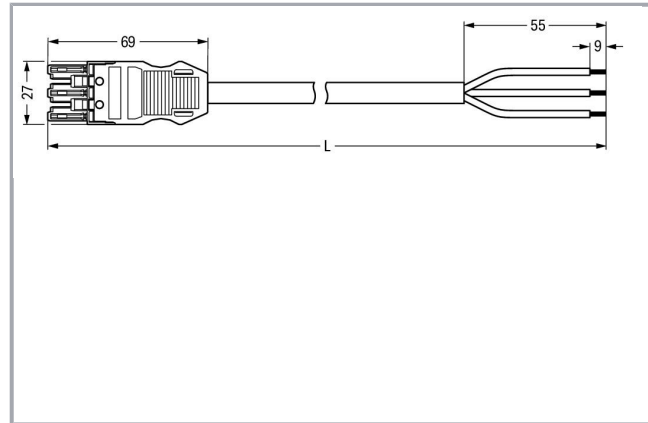

## Fișă tehnică | Număr articol: 771-9993/106-203

pre-assembled connecting cable; Socket/open-ended; 3-pole; Cod. B; 2 m;  
1,50 mm<sup>2</sup>; gray

[www.wago.com/771-9993/106-203](http://www.wago.com/771-9993/106-203)

## Geometrical Data

Pin spacing	10 mm / 0.394 inch
Total length	2 m