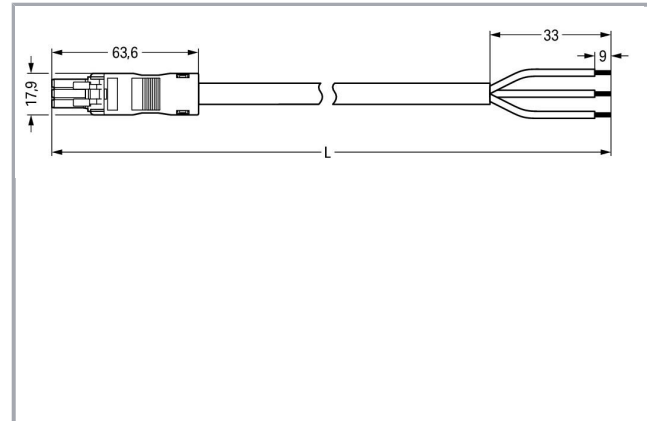

Fișă tehnică | Număr articol: 891-8993/105-503

pre-assembled connecting cable; Eca; Socket/open-ended; 3-pole; Cod. B;
5 m; 1,00 mm²; gray

www.wago.com/891-8993/105-503

Descriere articol

- Protected against mismatching and maintenance-free
- Compact design with 4.4 mm pole spacing
- Components can be clearly printed on and color-coded to meet custom requirements

Approvals per UL 1977

Rated voltage UL 1977	600 V
Rated current UL 1977	14 A

Connection data

Strip length	9 mm / 0.35 inch
Pole No.	3
Total number of potentials	3
Conductor preparation	tip-bonded
Sheathed cable diameter	6,3 ... 8 mm
Wire cross-section	1 mm ²
Strip length (outer insulation)	33 mm
Connection type	Socket - Free end

Geometrical Data

Pin spacing	4,4 mm / 0.173 inch
Total length	5 m

Mechanical data

Coding	B
Mating force of a plug-in connection	approx. 20 ... 70 N (depending on pole number)
Retention force of a plug-in connection	when locked: > 80N
Unmating force of a plug-in connection	when unlocked: approx. 20 ... 70 N (depending on pole number)
Number of mating cycles	200, without resistive load 100, with resistive load $I_N = 16$ A, tested (1.5 mm ² /16 AWG)
Connection type	Socket - free end