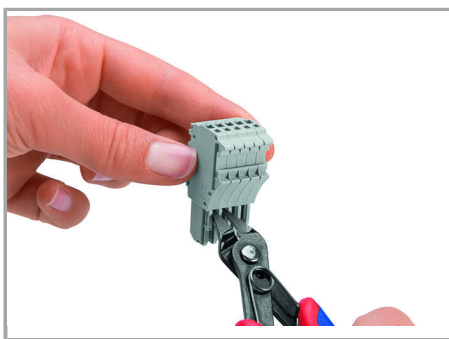

Remove the coding finger using a cutting tool.