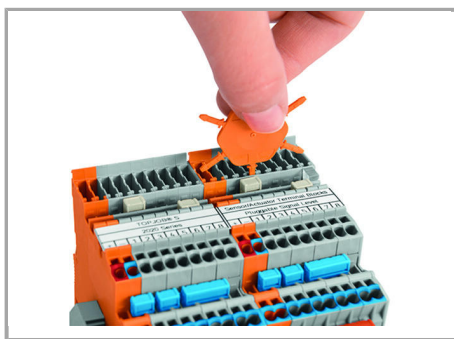

Insert coding pin into the corresponding slot and twist it off.