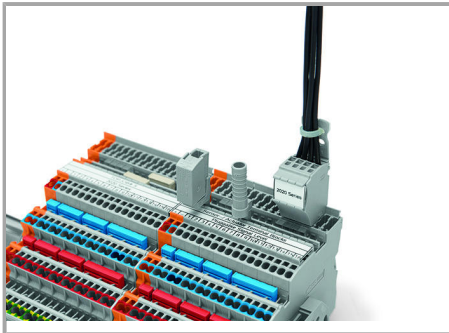

Snap individual terminal blocks onto the carrier rail and slide together.

Separate terminal block assembly and slide individual terminal blocks laterally using an operating tool.

Testing

Testing via testing tap (2009-182) or test plug adapter (2009-174) (up to max. 42 V).