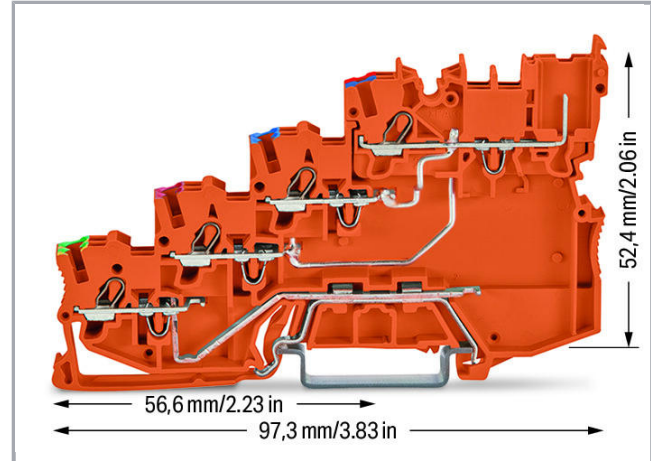

Fișă tehnică | Număr articol: 2020-5477

4-conductor sensor supply terminal block; for PNP (positive) switching sensors; with ground contact; 1 mm²; Push-in CAGE CLAMP®; 1,00 mm²; orange

www.wago.com/2020-5477

Aveți întrebări despre produsele noastre?
Vă stăm la dispoziție pentru preluarea apelului la +40 (0) 31 421 85 68.

3.5 mm spacing per signal (2 x 3.5 mm = 7 mm)

The double spacing per pole of this terminal block series maximizes connectivity. For example, ten sensors may be connected using only five sensor terminal blocks plus a power supply terminal block.

Approvals per CSA

Rated voltage CSA (Use Group C)	300 V
Rated current CSA (Use Group C)	10 A

Connection data

Connection technology	Push-in CAGE CLAMP®
Actuation type	Push-in Open Tool Slot
Connectable conductor materials	Copper
Nominal cross-section	1 mm ²
Solid conductor	0,14 ... 1,5 mm ² / 24 ... 16 AWG
Solid conductor; push-in termination	0,5 ... 1,5 mm ² / 20 ... 16 AWG
Fine-stranded conductor	0,14 ... 1,5 mm ² / 24 ... 16 AWG
Fine-stranded conductor; with insulated ferrule	0,5 ... 0,75 mm ² / 20 ... 18 AWG