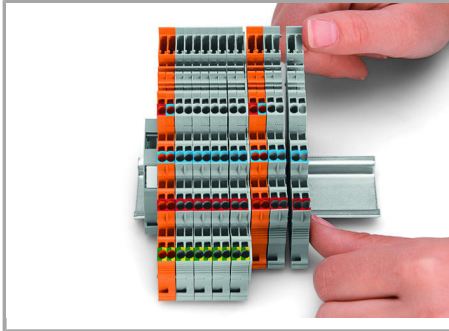

Snap individual terminal blocks onto the carrier rail and slide together.

Separate terminal block assembly and slide individual terminal blocks laterally using an operating tool.

Testing

Testing via testing tap (2009-182) or test plug adapter (2009-174) (up to max. 42 V).