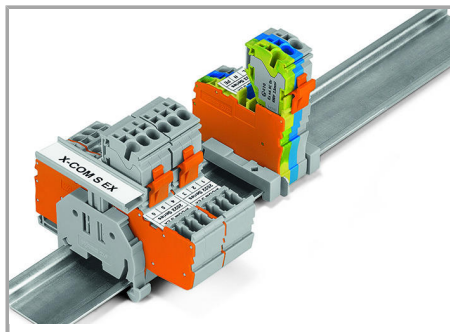

Group marking with height-adjustable group marker carrier (2009 163)

Familie de produse

X-COM S-Mini

Afișare globală produse din familie.

Supus modificărilor.