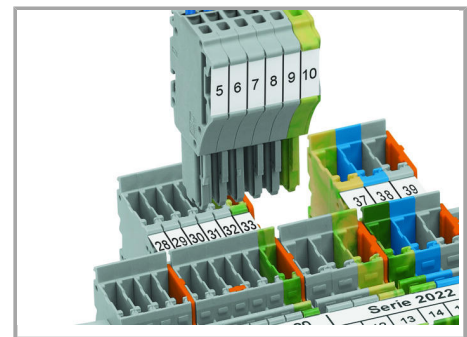

Insert coded female connector into X-COM®S-SYSTEM terminal block assembly.

Supus modificărilor.