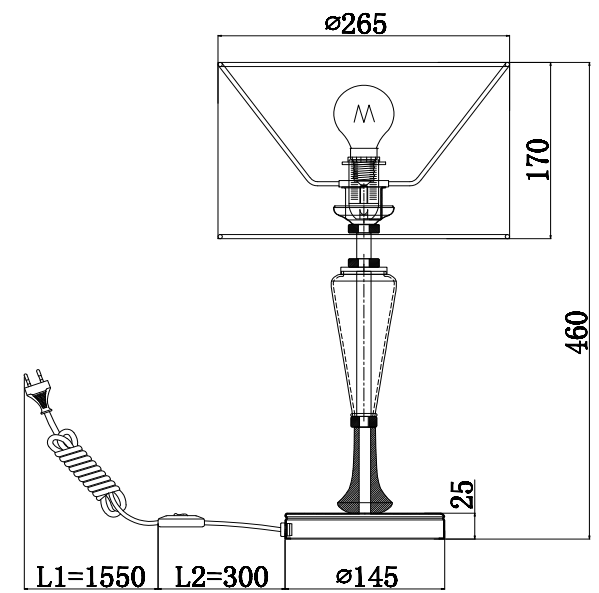

Instruction

MOD014TL-01N

1 x E14 (40W)

Model: MOD014TL-01N
Collection: Modern
Series: Alicante

Table Lamps