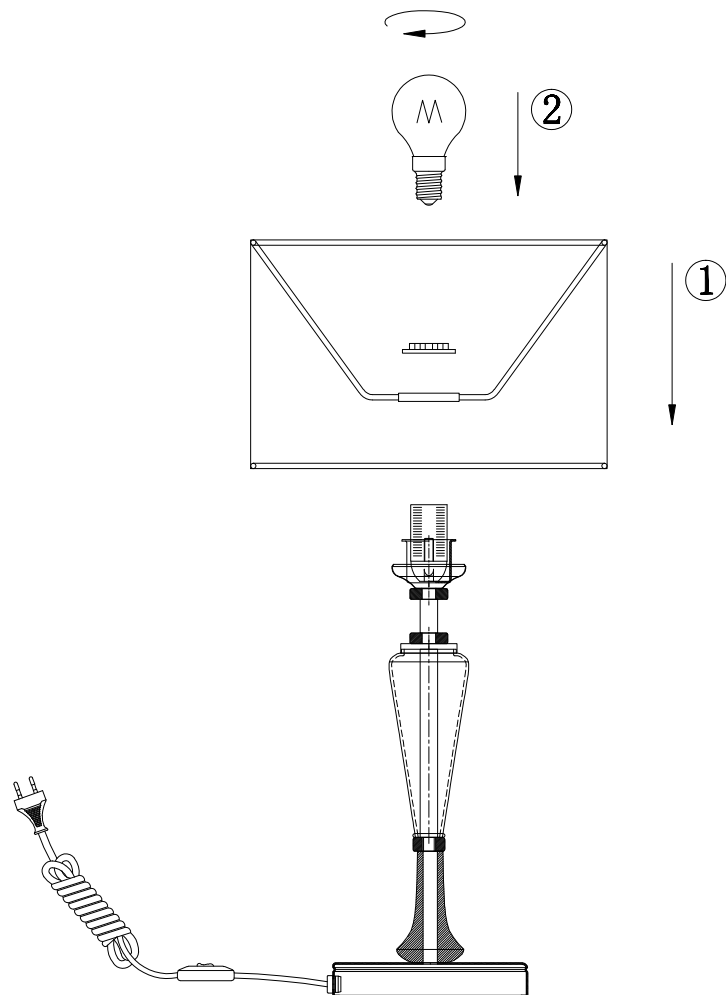

Instruction

MOD014TL-01N

1 x E14 (40W)

Model: MOD014TL-01N
Collection: Modern
Series: Alicante

Table Lamps