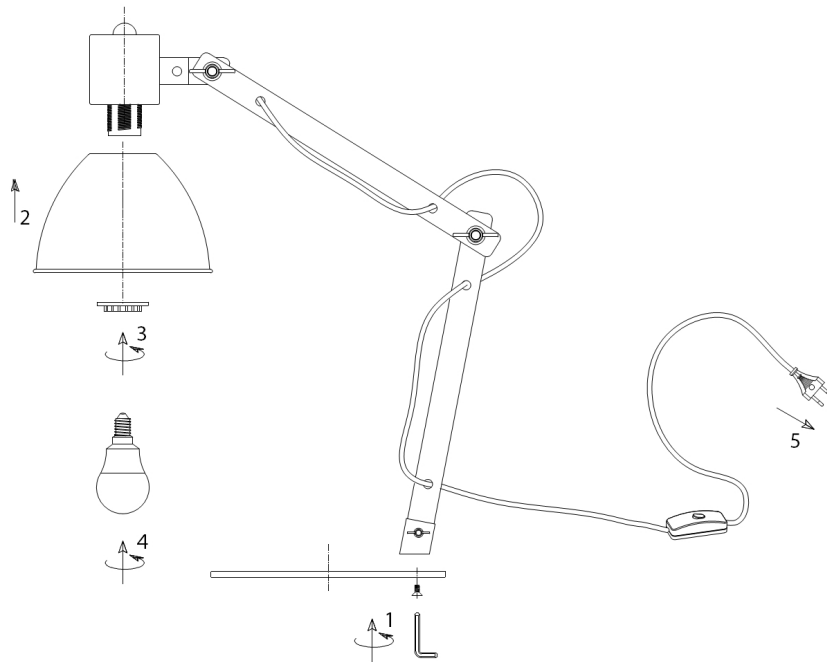

# Instruction

Collection: TABLE & FLOOR

Series: APEX

Model: Z147-TL-01-B

Mobile

- Mobile

1 x E14 (40W)

**MAYTONI**  
DECORATIVE LIGHTING