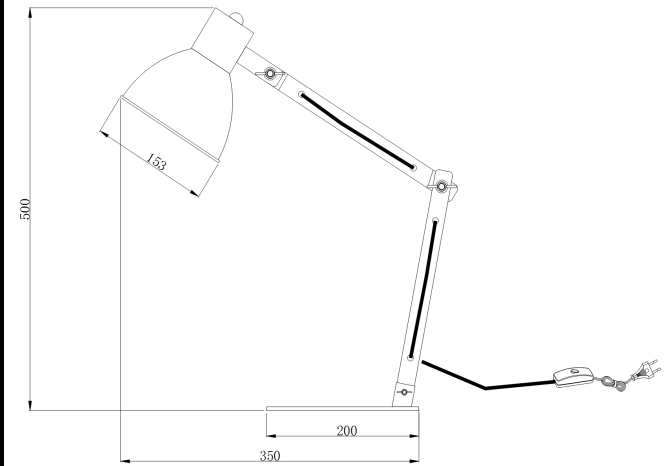

# Instruction

Collection: TABLE & FLOOR

Series: APEX

Model: Z147-TL-01-B

Mobile

- Mobile

1 x E14 (40W)

**MAYTONI**  
DECORATIVE LIGHTING