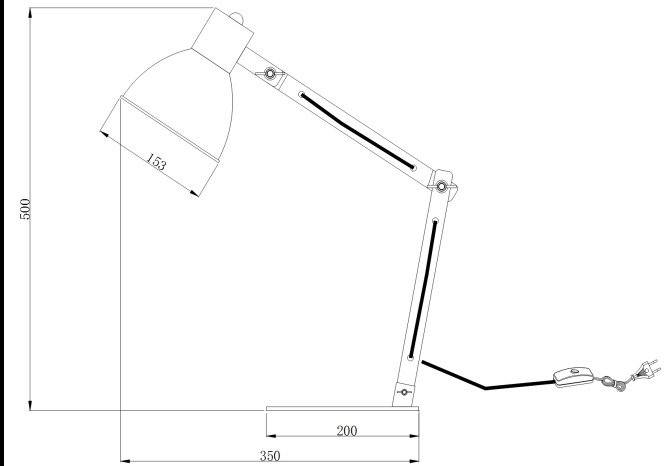

Instruction

Collection: TABLE & FLOOR

Series: APEX

Model: Z147-TL-01-BL

Mobile

- Mobile

1 x E14 (40W)

MAYTONI
DECORATIVE LIGHTING