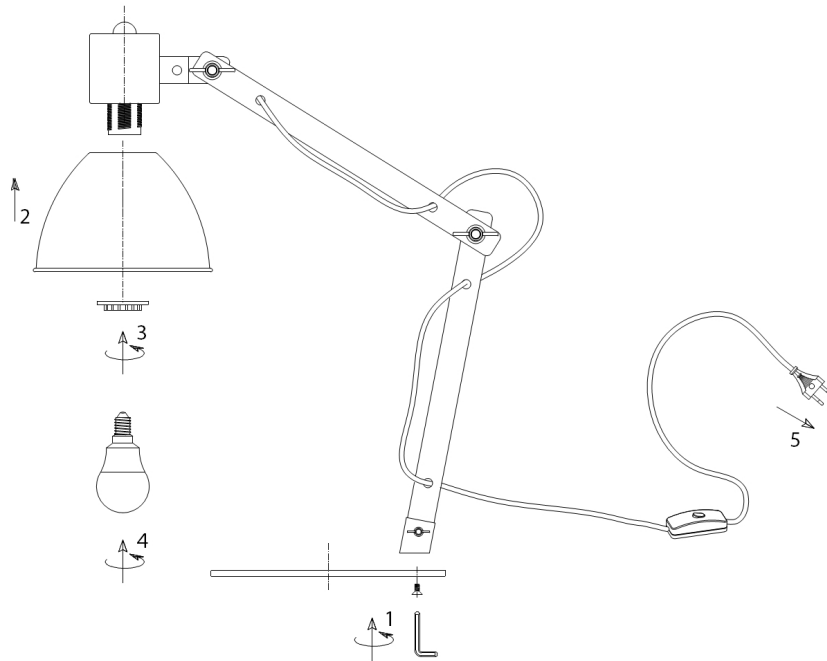

Instruction

Collection: TABLE & FLOOR

Series: APEX

Model: Z147-TL-01-BL

Mobile

- Mobile

1 x E14 (40W)

MAYTONI
DECORATIVE LIGHTING