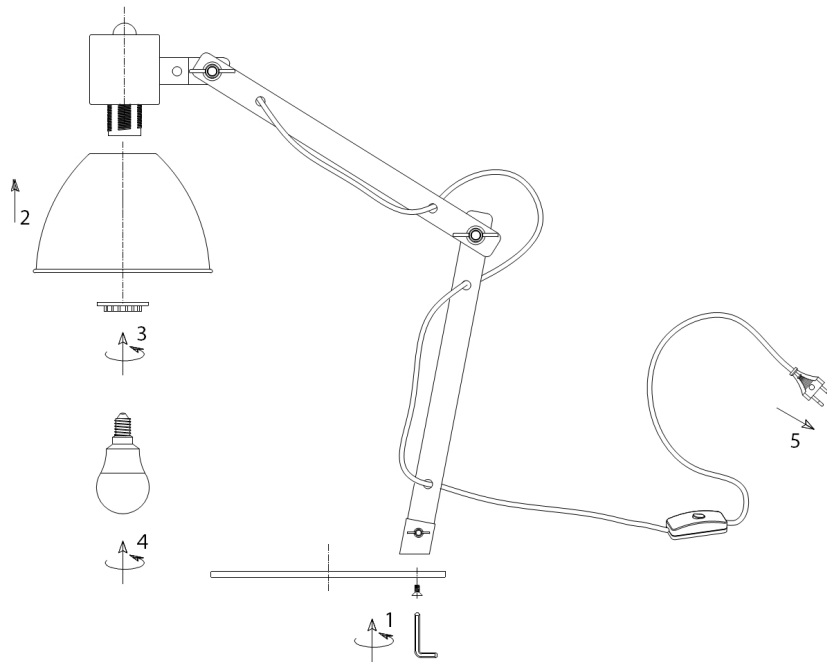

# Instruction

Collection: TABLE & FLOOR

Series: APEX

Model: Z147-TL-01-W

Mobile

- Mobile

1 x E14 (40W)

**MAYTONI**  
DECORATIVE LIGHTING