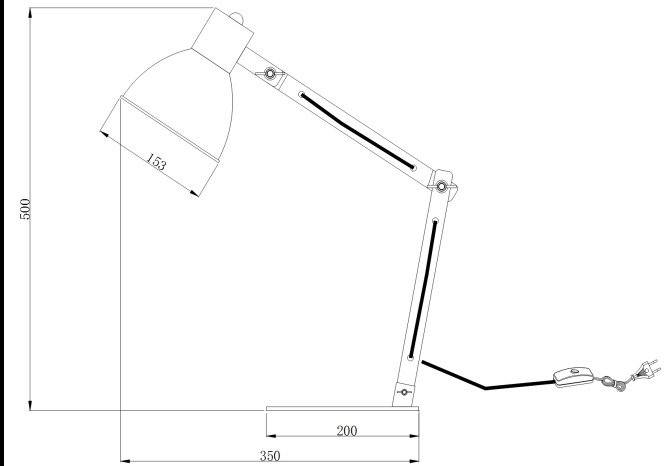

# Instruction

Collection: TABLE & FLOOR

Series: APEX

Model: Z147-TL-01-W

Mobile

- Mobile

1 x E14 (40W)

**MAYTONI**  
DECORATIVE LIGHTING