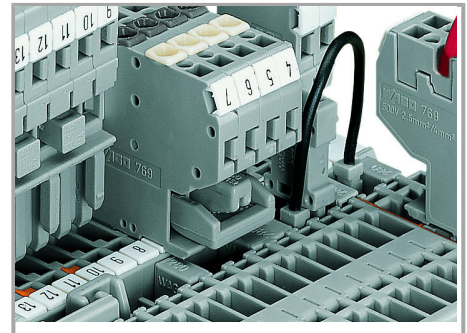

Commoning a 2-conductor female plug via staggered jumper and carrier terminal blocks via adjacent jumpers.

push jumpers down until fully inserted.

Supus modificărilor.