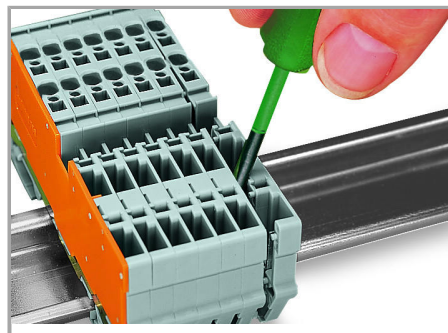

Open the assembly by laterally sliding a block via operating tool and remove terminal block via release lever.

Conductor termination

Supus modificărilor.

CAGE CLAMP® connection

Carrier terminal block: Insert/remove conductor via operating tool (3.5 x 0.5 mm blade).