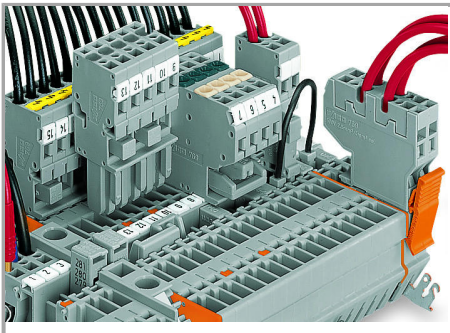

Commoning

Commoning with adjacent or staggered jumpers –