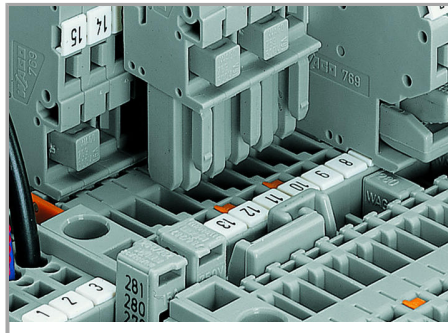

Commoning carrier terminal blocks via staggered jumpers.