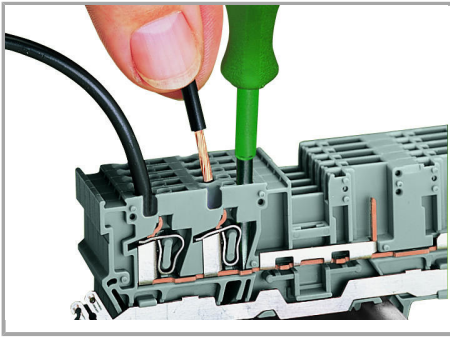

Open the assembly by laterally sliding a block via operating tool and remove terminal block via release lever.

Conductor termination

Supus modificărilor.

CAGE CLAMP® connection

Carrier terminal block: Insert/remove conductor via operating tool (3.5 x 0.5 mm blade).