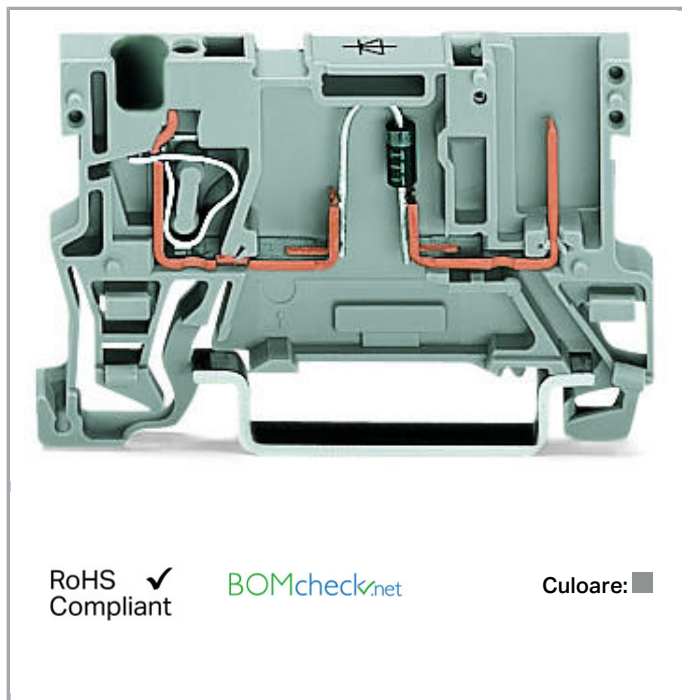

Fișă tehnică | Număr articol: 769-238/281-411

1-conductor/1-pin component carrier terminal block; with diode 1N4007; anode, right side; for DIN-rail 35 x 15 and 35 x 7.5; 4 mm²; CAGE CLAMP®; 4,00 mm²; gray

www.wago.com/769-238/281-411

Date

Supus modificărilor.

WAGO Kontakttechnik GmbH & Co. KG
/Representative Office Romania
Sos. Pipera-Tunari nr. 1/1
building 1, 2nd floor | 077190 Voluntari, Ilfov
Tel.: +40-(0)31 421 85 68 | Email: info-RO@wago.com

Aveți întrebări despre produsele noastre?
Vă stăm la dispoziție pentru preluarea apelului la +40 (0) 31 421 85 68.