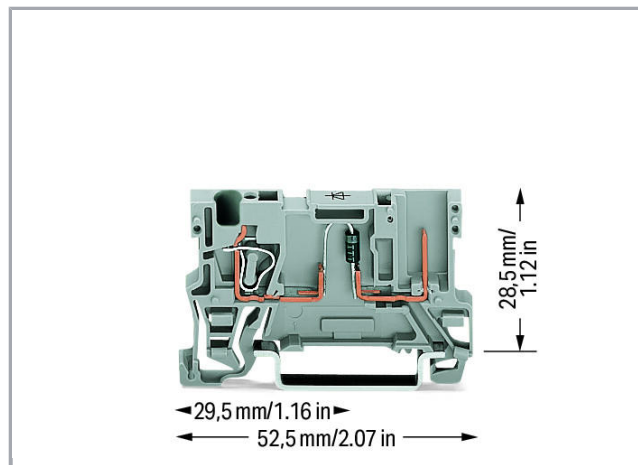

Fișă tehnică | Număr articol: 769-238/281-411

1-conductor/1-pin component carrier terminal block; with diode 1N4007; anode, right side; for DIN-rail 35 x 15 and 35 x 7.5; 4 mm²; CAGE CLAMP®; 4,00 mm²; gray

www.wago.com/769-238/281-411

Date

Supus modificărilor.

WAGO Kontakttechnik GmbH & Co. KG
/Representative Office Romania
Sos. Pipera-Tunari nr. 1/1
building 1, 2nd floor | 077190 Voluntari, Ilfov
Tel.: +40-(0)31 421 85 68 | Email: info-RO@wago.com

Aveți întrebări despre produsele noastre?
Vă stăm la dispoziție pentru preluarea apelului la +40 (0) 31 421 85 68.