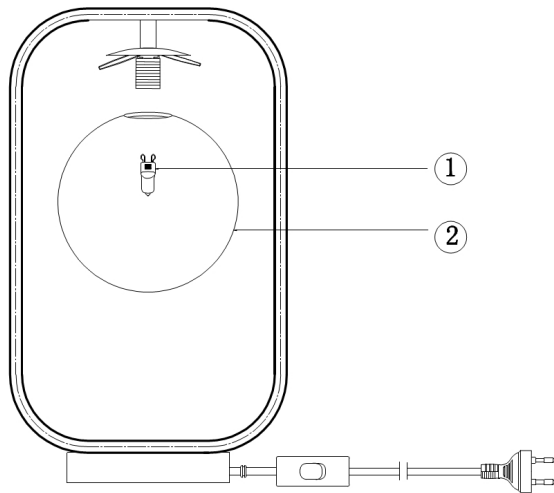

Instruction

Collection: MODERN
Series: AVOLA
Model: MOD431-TL-01-WG
Mobile

- Mobile

1 x G9 (40W)

MAYTONI
DECORATIVE LIGHTING

www.maytoni.de