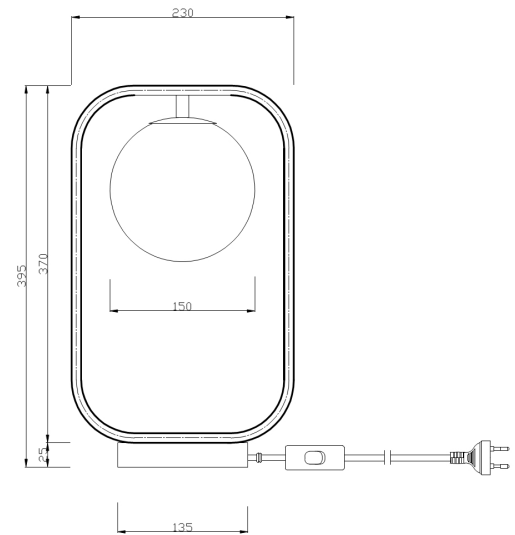

Instruction

Collection: MODERN
Series: AVOLA
Model: MOD431-TL-01-WG
Mobile

- Mobile

1 x G9 (40W)

MAYTONI
DECORATIVE LIGHTING

www.maytoni.de