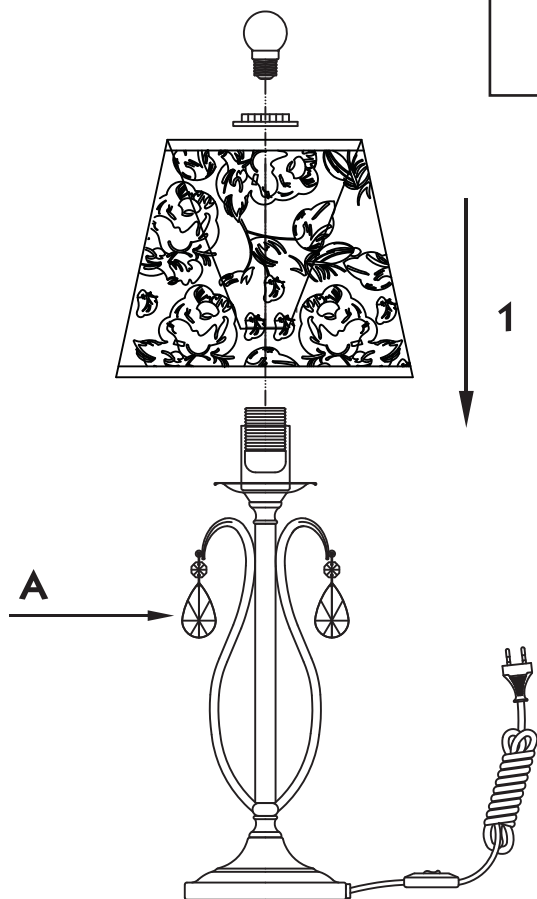

Instruction

Collection: Elegant
Series: Brionia
Model: ARM172-22-G
Mobile

A = 3

1 x E27 (40w)

MAYTONI
DECORATIVE LIGHTING

www.maytoni.de