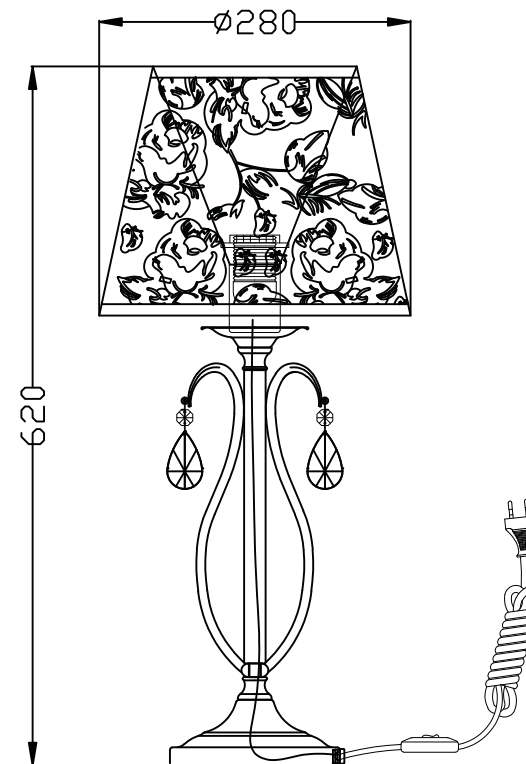

Instruction

Collection: Elegant
Series: Brionia
Model: ARM172-22-G
Mobile

A = 3

1 x E27 (40w)

MAYTONI
DECORATIVE LIGHTING

www.maytoni.de