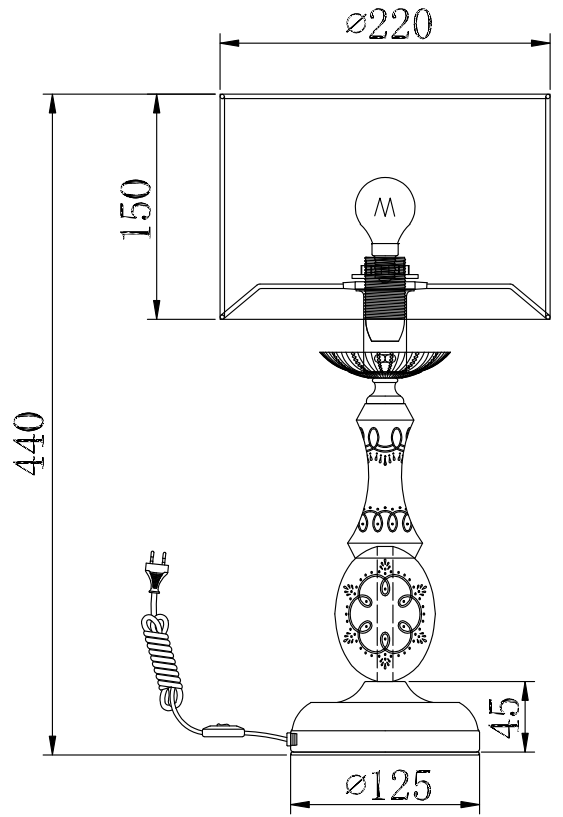

Instruction

Collection: House
Series: Cable
Model: H357-TL-01-BG
Mobile

 – Mobile

1 x E14 (40w)

MAYTONI
DECORATIVE LIGHTING
www.maytoni.de