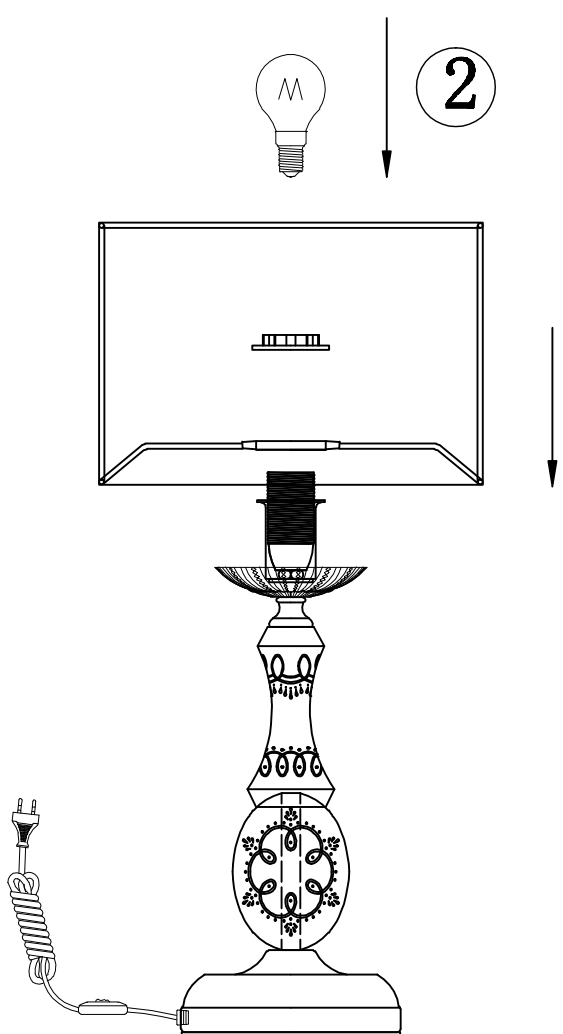

Instruction

Collection: House
Series: Cable
Model: H357-TL-01-BG
Mobile

 – Mobile

1 x E14 (40w)

MAYTONI
DECORATIVE LIGHTING
www.maytoni.de