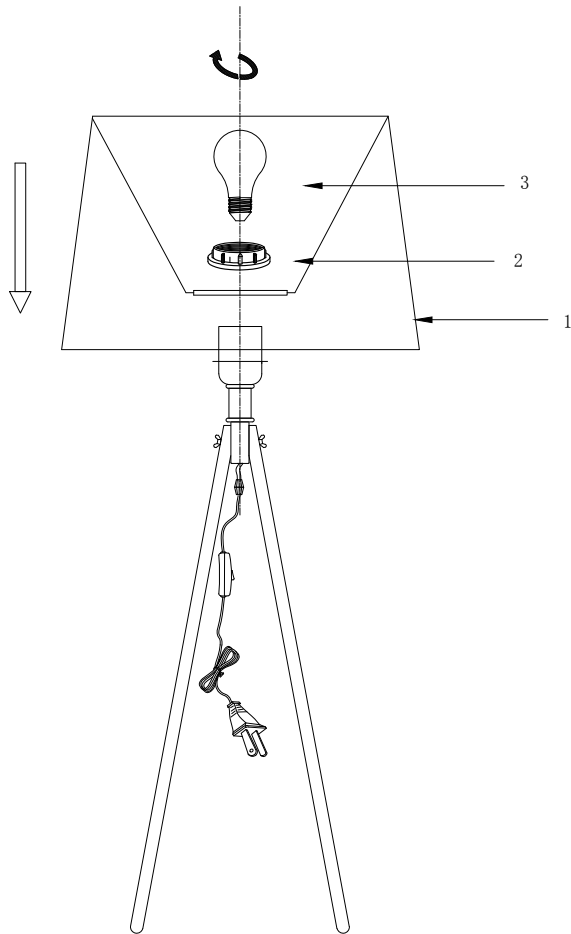

# Instruction

Z177-TL-01-BR

1 x E27 (60W)

Model: Z177-TL-01-BR  
Collection: Table & Floor  
Series: Calvin

Table Lamps