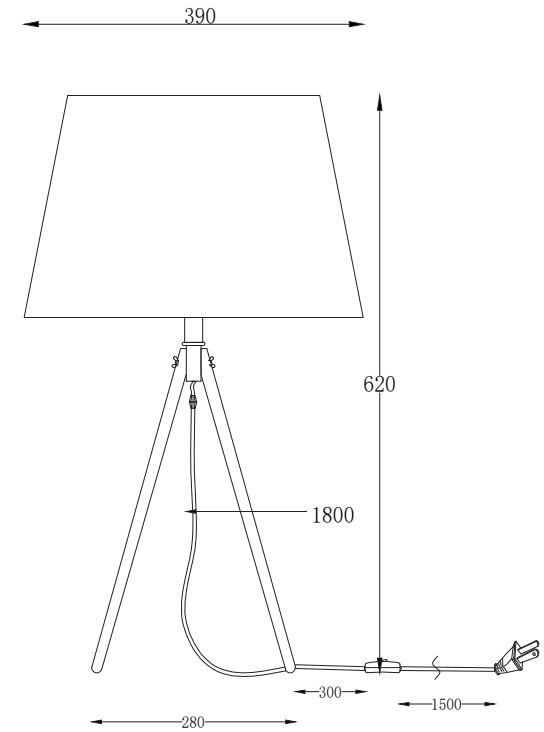

# Instruction

Z177-TL-01-BR

1 x E27 (60W)

Model: Z177-TL-01-BR  
Collection: Table & Floor  
Series: Calvin

Table Lamps