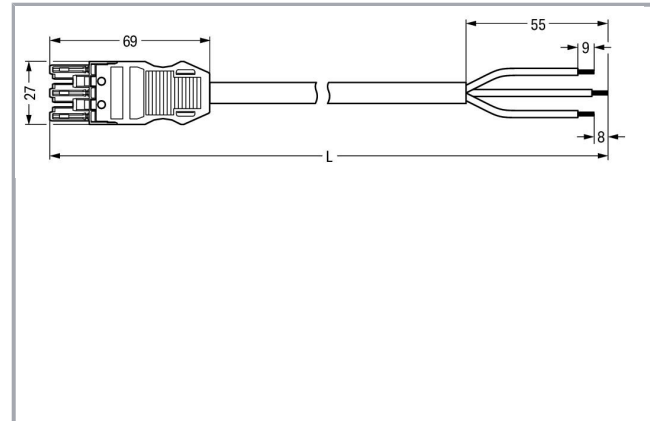

## Fișă tehnică | Număr articol: 771-9993/106-402

pre-assembled connecting cable; Eca; Socket/open-ended; 3-pole; Cod. A;  
H05VV-F 3G 1.5 mm<sup>2</sup>; 4m; 1,50 mm<sup>2</sup>; white

[www.wago.com/771-9993/106-402](http://www.wago.com/771-9993/106-402)

### Geometrical Data

Pin spacing	10 mm / 0.394 inch
Total length	4 m