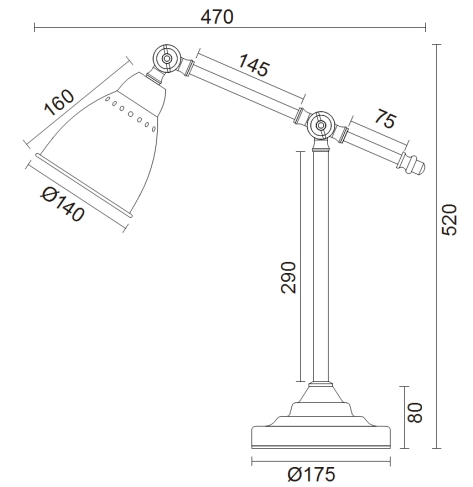

Instruction

Collection: MODERN
Series: DOMINO
Model: MOD142-TL-01-BS
Mobile

- Mobile

1 x E27 (40W)

MAYTONI
DECORATIVE LIGHTING

www.maytoni.de