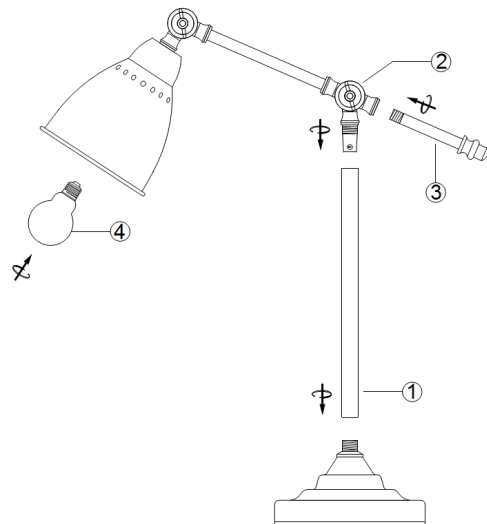

Instruction

Collection: MODERN
Series: DOMINO
Model: MOD142-TL-01-BS
Mobile

- Mobile

1 x E27 (40W)

MAYTONI
DECORATIVE LIGHTING

www.maytoni.de