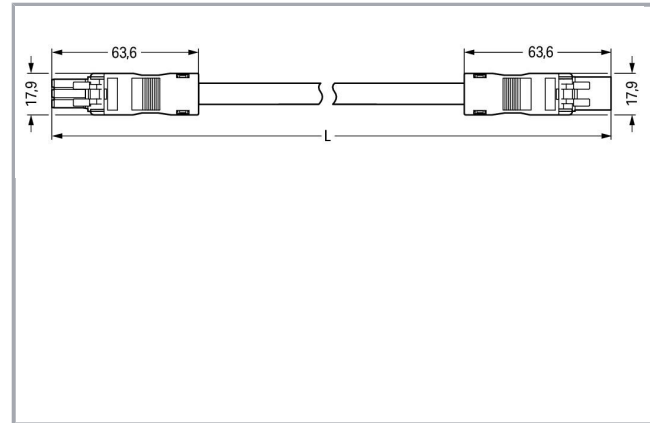

Fișă tehnică | Număr articol: 891-8993/006-807

pre-assembled interconnecting cable; Eca; Socket/plug; 3-pole; Cod. B; 8 m;
1,50 mm²; pink

www.wago.com/891-8993/006-807

RoHS Compliant

[BOMcheck.net](https://www.bomcheck.net)

Culoare:

Descriere articol

- Protected against mismatching and maintenance-free
- Compact design with 4.4 mm pole spacing
- Components can be clearly printed on and color-coded to meet custom requirements

Approvals per UL 1977

Rated voltage UL 1977	600 V
Rated current UL 1977	14 A

Connection data

Pole No.	3
Total number of potentials	3
Conductor preparation	tip-bonded
Sheathed cable diameter	7,4 ... 9,4 mm
Wire cross-section	1,5 mm ²
Connection type	Socket - Plug

Geometrical Data

Pin spacing	4,4 mm / 0.173 inch
Total length	8 m

Mechanical data

Coding	B
Mating force of a plug-in connection	approx. 20 ... 70 N (depending on pole number)
Retention force of a plug-in connection	when locked: > 80N
Unmating force of a plug-in connection	when unlocked: approx. 20 ... 70 N (depending on pole number)
Number of mating cycles	200, without resistive load 100, with resistive load $I_N = 16$ A, tested (1.5 mm ² /16 AWG)
Connection type	Socket - Plug
Type of pre-assembled cable	Interconnecting cable