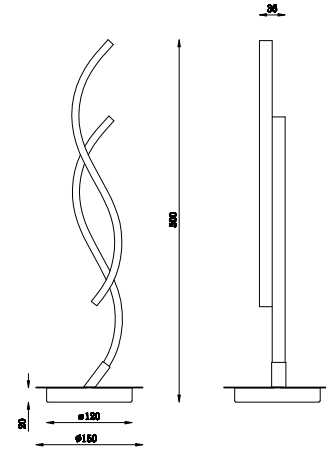

Instruction

MOD200-02-N

MAX 19W
1300 Lumen

Model: MOD200-02-N
Collection: Modern
Series: Ellis

Table Lamps