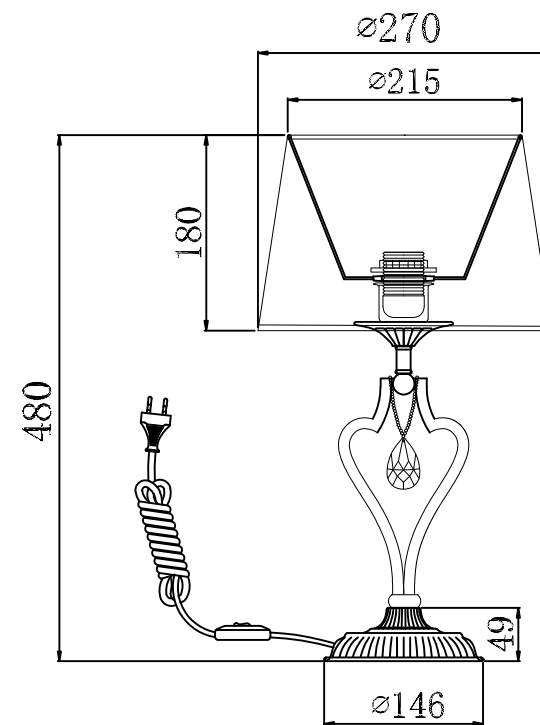

Instruction

Collection: Elegant
Series: Enna
Model: ARM548-11-WG
Mobile

A=1

1 x E27 (40w)

MAYTONI
DECORATIVE LIGHTING

www.maytoni.de