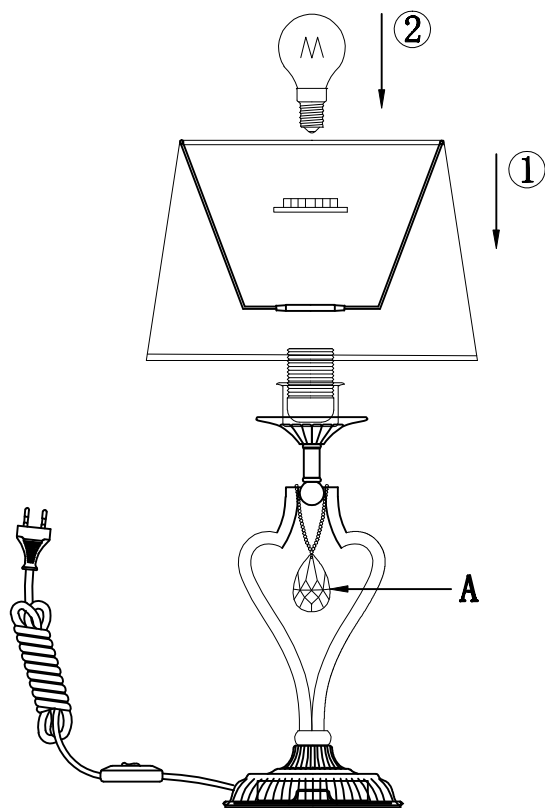

Instruction

Collection: Elegant
Series: Enna
Model: ARM548-11-WG
Mobile

A=1

1 x E27 (40w)

MAYTONI
DECORATIVE LIGHTING

www.maytoni.de