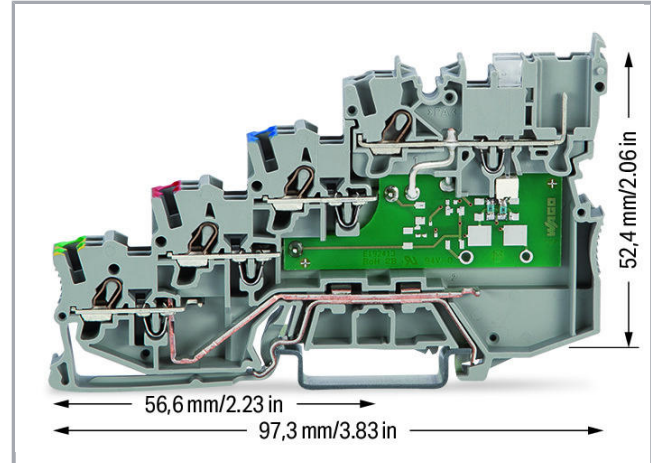

Fișă tehnică | Număr articol: 2020-5417/1102-950

4-conductor sensor terminal block; LED (yellow); for PNP-(high-side) switching sensors; with ground contact; with pluggable signal level; 1 mm²; Push-in CAGE CLAMP®; 1,00 mm²; gray

www.wago.com/2020-5417/1102-950

Descriere articol

3.5 mm spacing per signal (2 x 3.5 mm = 7 mm)

Supus modificărilor.

WAGO Kontakttechnik GmbH & Co. KG
/Representative Office Romania
Sos. Pipera-Tunari nr. 1/1
building 1, 2nd floor | 077190 Voluntari, Ilfov
Tel.: +40-(0)31 421 85 68 | Email: info-RO@wago.com

Aveți întrebări despre produsele noastre?
Vă stăm la dispoziție pentru preluarea apelului la +40 (0) 31 421 85 68.