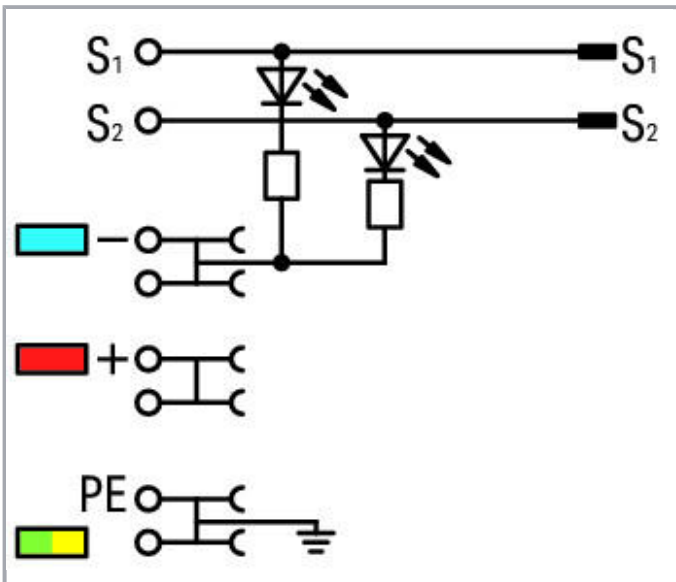

Fișă tehnică | Număr articol: 2020-5417/1102-950

4-conductor sensor terminal block; LED (yellow); for PNP-(high-side) switching sensors; with ground contact; with pluggable signal level; 1 mm²; Push-in CAGE CLAMP®; 1,00 mm²; gray

www.wago.com/2020-5417/1102-950

Descriere articol

3.5 mm spacing per signal (2 x 3.5 mm = 7 mm)

Supus modificărilor.

WAGO Kontakttechnik GmbH & Co. KG
/Representative Office Romania
Sos. Pipera-Tunari nr. 1/1
building 1, 2nd floor | 077190 Voluntari, Ilfov
Tel.: +40-(0)31 421 85 68 | Email: info-RO@wago.com

Aveți întrebări despre produsele noastre?
Vă stăm la dispoziție pentru preluarea apelului la +40 (0) 31 421 85 68.