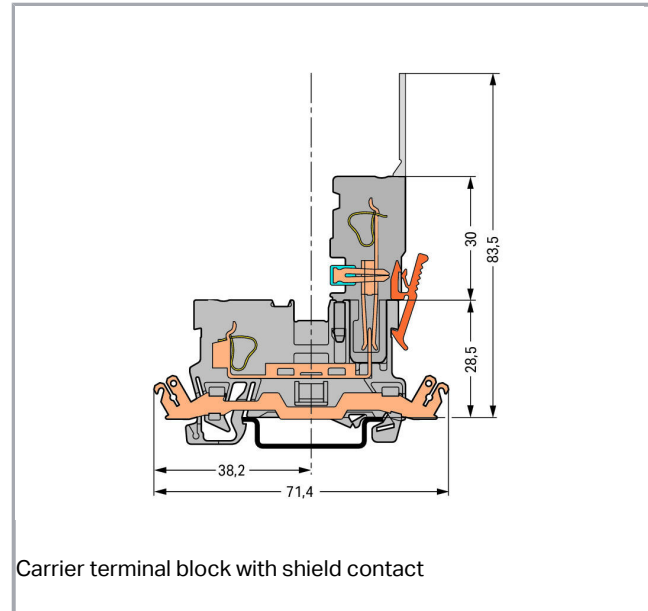

Date

Electrical data

Ratings per IEC/EN 60664-1

Ratings per	IEC/EN 60947-7-1
Nominal voltage (III/3)	250 V
Rated surge voltage (III/3)	4 kV
Rated current	32 A
Legend (ratings)	(III / 3) ≙ Overvoltage category III / Pollution degree 3

Connection data

Connection technology	CAGE CLAMP®
Actuation type	Open Tool Slot
Connectable conductor materials	Copper
Nominal cross-section	4 mm²
Solid conductor	0.08 ... 4 mm² / 28 ... 12 AWG
Fine-stranded conductor	0.08 ... 4 mm² / 28 ... 12 AWG

Supus modificărilor.

WAGO Kontakttechnik GmbH & Co. KG
/Representative Office Romania
Sos. Pipera-Tunari nr. 1/1
building 1, 2nd floor | 077190 Voluntari, Ilfov
Tel.: +40-(0)31 421 85 68 | Email: info-RO@wago.com

Aveți întrebări despre produsele noastre?
Vă stăm la dispoziție pentru preluarea apelului la +40 (0) 31 421 85 68.