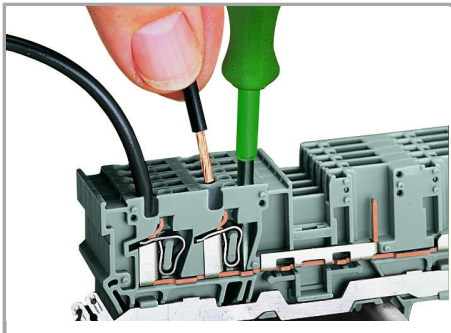

Open the assembly by laterally sliding a block via operating tool and remove terminal block via release lever.

Conductor termination

CAGE CLAMP® connection

Carrier terminal block: Insert/remove conductor via operating tool (3.5 x 0.5 mm blade).