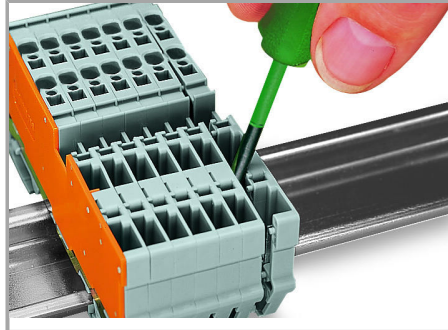

Open the assembly by laterally sliding a block via operating tool and remove terminal block via release lever.

Conductor termination

CAGE CLAMP® connection

Carrier terminal block: Insert/remove conductor via operating tool (3.5 x 0.5 mm blade).