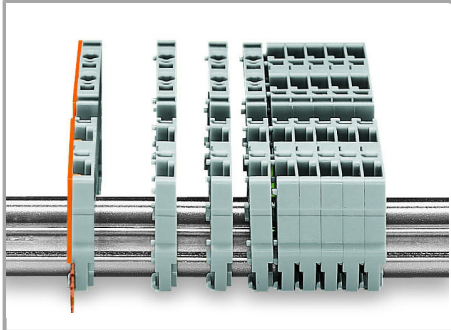

Installation Notes

Installation

Snap individual carrier terminal blocks onto the carrier rail and slide together.