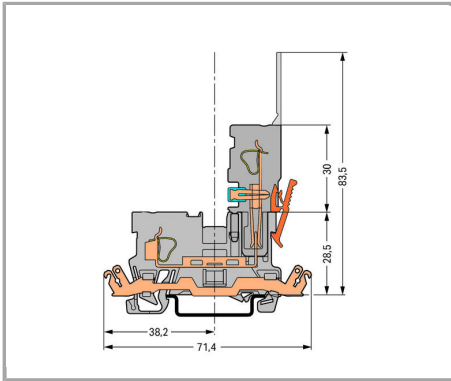

Carrier terminal block with shield contact

Familie de produse

X-COM

Afișare globală produse din familie.

Supus modificărilor.