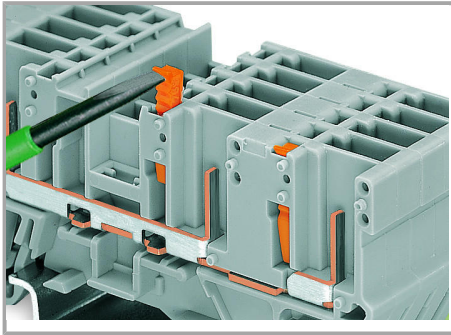

Commoning “supply terminal blocks” (up to 10 mm²/8 AWG) with carrier terminal blocks via step-down jumpers.

Testing

Testing via 2 or 2.3 mm Ø test plugs.

Supus modificărilor.

Coding

Snap coding pin in proper direction on carrier terminal block.