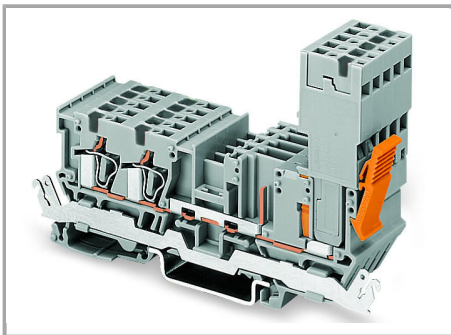

Locking lever

Female plug secured with locking lever on the terminal block side.

Supus modificărilor.