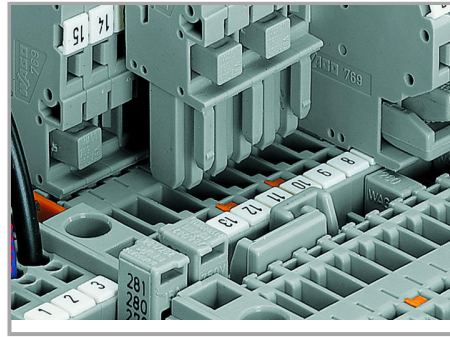

Commoning carrier terminal blocks via staggered jumpers.