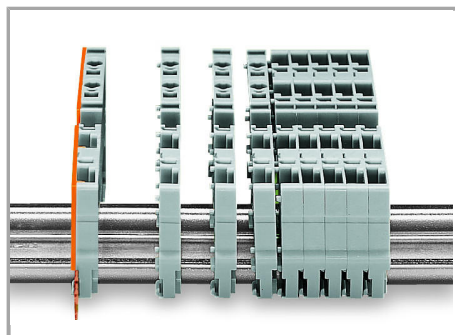

URL

Descărcare

WSCAD Universe 769-228/281-411

URL

Descărcare

Installation Notes

Installation

Snap individual carrier terminal blocks onto the carrier rail and slide together.