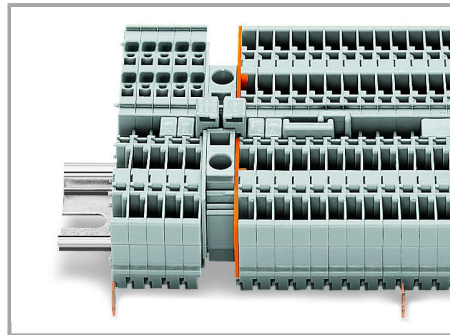

Commoning “supply terminal blocks” (up to 10 mm²/8 AWG) with carrier terminal blocks via step-down jumpers.