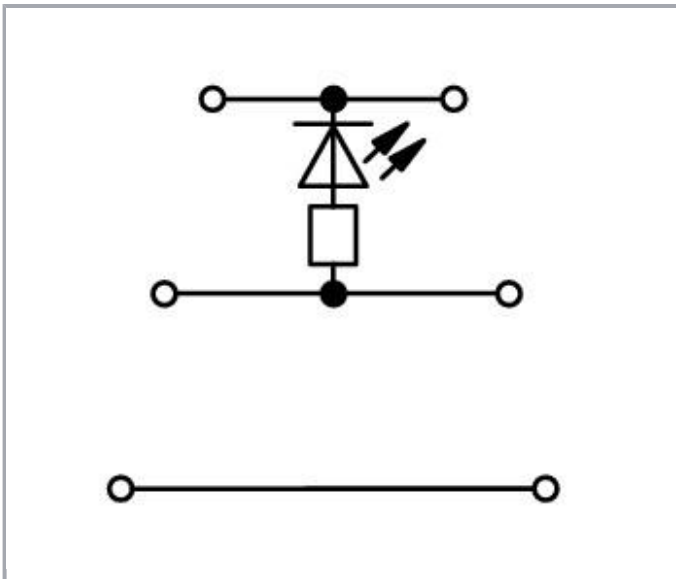

Fișă tehnică | Număr articol: 870-593/281-434

Component terminal block; triple-deck; LED (red); 24 VDC; for DIN-rail 35 x 15 and 35 x 7.5; 2.5 mm²; CAGE CLAMP®; 2,50 mm²; gray

www.wago.com/870-593/281-434

Ratings per	IEC/EN 60947-7-1
Rated current	0,025 A

Connection data

Connection technology	CAGE CLAMP®
Actuation type	Operating tool
Connectable conductor materials	Copper
Solid conductor	0,08 ... 2,5 mm ² / 28 ... 12 AWG
Fine-stranded conductor	0,08 ... 4 mm ² / 28 ... 12 AWG
Strip length	6 ... 7 mm / 0.24 ... 0.28 inch
Total number of connection points	6
Total number of potentials	3
Number of levels	3
Wiring type	Front-entry wiring