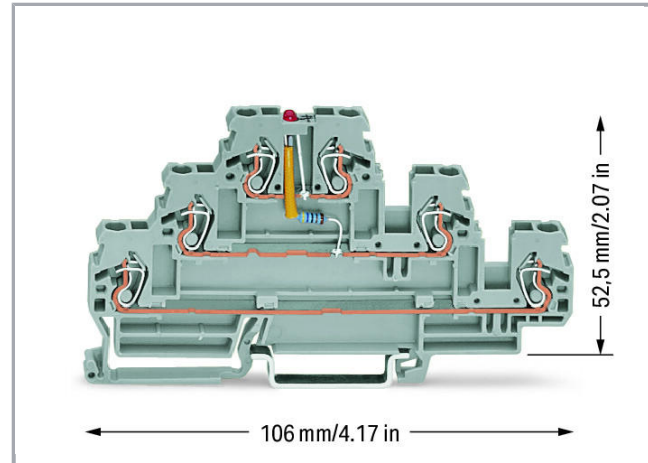

Fișă tehnică | Număr articol: 870-593/281-434

Component terminal block; triple-deck; LED (red); 24 VDC; for DIN-rail 35 x 15 and 35 x 7.5; 2.5 mm²; CAGE CLAMP®; 2,50 mm²; gray

www.wago.com/870-593/281-434

Ratings per	IEC/EN 60947-7-1
Rated current	0,025 A

Connection data

Connection technology	CAGE CLAMP®
Actuation type	Operating tool
Connectable conductor materials	Copper
Solid conductor	0,08 ... 2,5 mm ² / 28 ... 12 AWG
Fine-stranded conductor	0,08 ... 4 mm ² / 28 ... 12 AWG
Strip length	6 ... 7 mm / 0.24 ... 0.28 inch
Total number of connection points	6
Total number of potentials	3
Number of levels	3
Wiring type	Front-entry wiring

Geometrical Data

Width	5 mm / 0.197 inch
Height from upper-edge of DIN-rail	52,5 mm / 2.067 inch
Depth	106 mm / 4.173 inch

Mechanical data

Design	horizontal type
Mounting type	DIN-35 rail
Marking level	Side marking