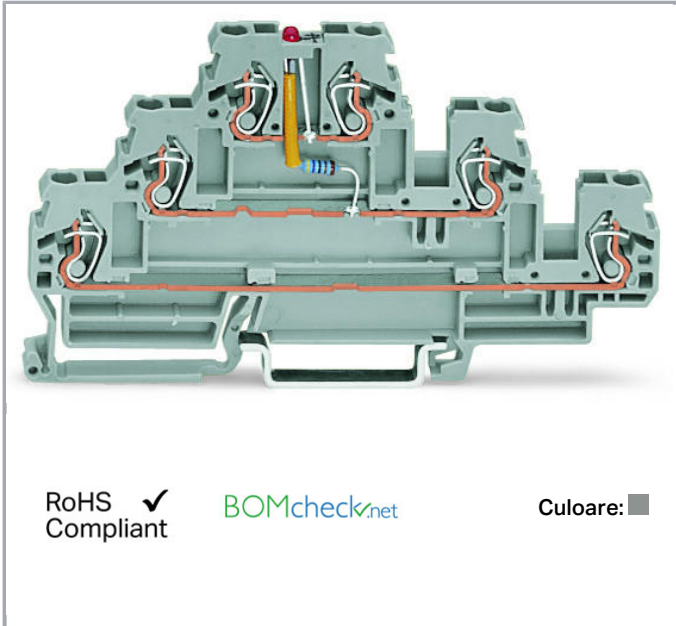

Fișă tehnică | Număr articol: 870-593/281-434

Component terminal block; triple-deck; LED (red); 24 VDC; for DIN-rail 35 x 15 and 35 x 7.5; 2.5 mm²; CAGE CLAMP®; 2,50 mm²; gray

www.wago.com/870-593/281-434

Ratings per	IEC/EN 60947-7-1
Rated current	0,025 A

Connection data

Connection technology	CAGE CLAMP®
Actuation type	Operating tool
Connectable conductor materials	Copper
Solid conductor	0,08 ... 2,5 mm ² / 28 ... 12 AWG
Fine-stranded conductor	0,08 ... 4 mm ² / 28 ... 12 AWG
Strip length	6 ... 7 mm / 0.24 ... 0.28 inch
Total number of connection points	6
Total number of potentials	3
Number of levels	3
Wiring type	Front-entry wiring