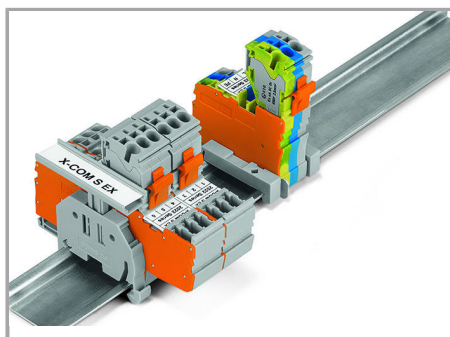

1-conductor female plug

Double-deck carrier terminal blocks can be commoned via 2000 Series Push-In Type Jumper Bars and tested via 859-500 Test Pin.

Marking

Supus modificărilor.

Clear marking via large marking area