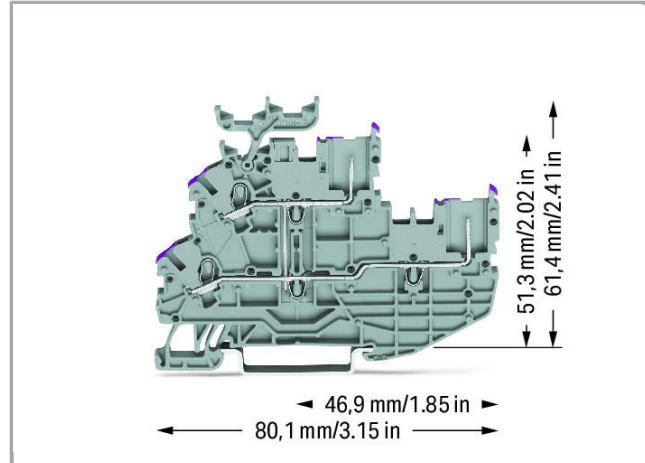

Fișă tehnică | Număr articol: 2020-2238

2-conductor/2-pin, double-deck carrier terminal block; 2-conductor/2-pin through terminal block; L; internal commoning; conductor entry with violet marking; for DIN-rail 35 x 15 and 35 x 7.5; Push-in CAGE CLAMP®; 1,00 mm²; gray

www.wago.com/2020-2238

RoHS Compliant

[BOMcheck.net](https://www.bomcheck.net)

Culoare: ■

Date

Electrical data

Ratings per IEC/EN 60664-1

Ratings per	IEC/EN 60947-7-1
Nominal voltage (III/3)	500 V
Rated surge voltage (III/3)	6 kV
Rated current	13,5 A
Legend (ratings)	(III / 3) ≙ Overvoltage category III / Pollution degree 3