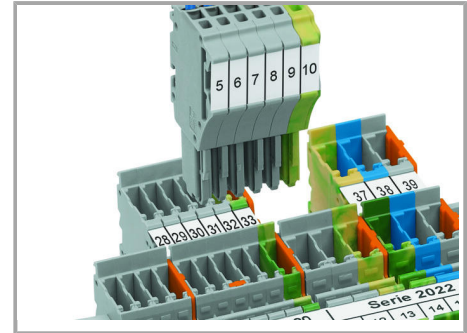

Installation Notes

Coding

Insert coding pin into the corresponding slot and twist it off.

Coding a female plug: remove coding finger using a suitable tool.

Insert coded female connector into X-COM®S-SYSTEM terminal block assembly.